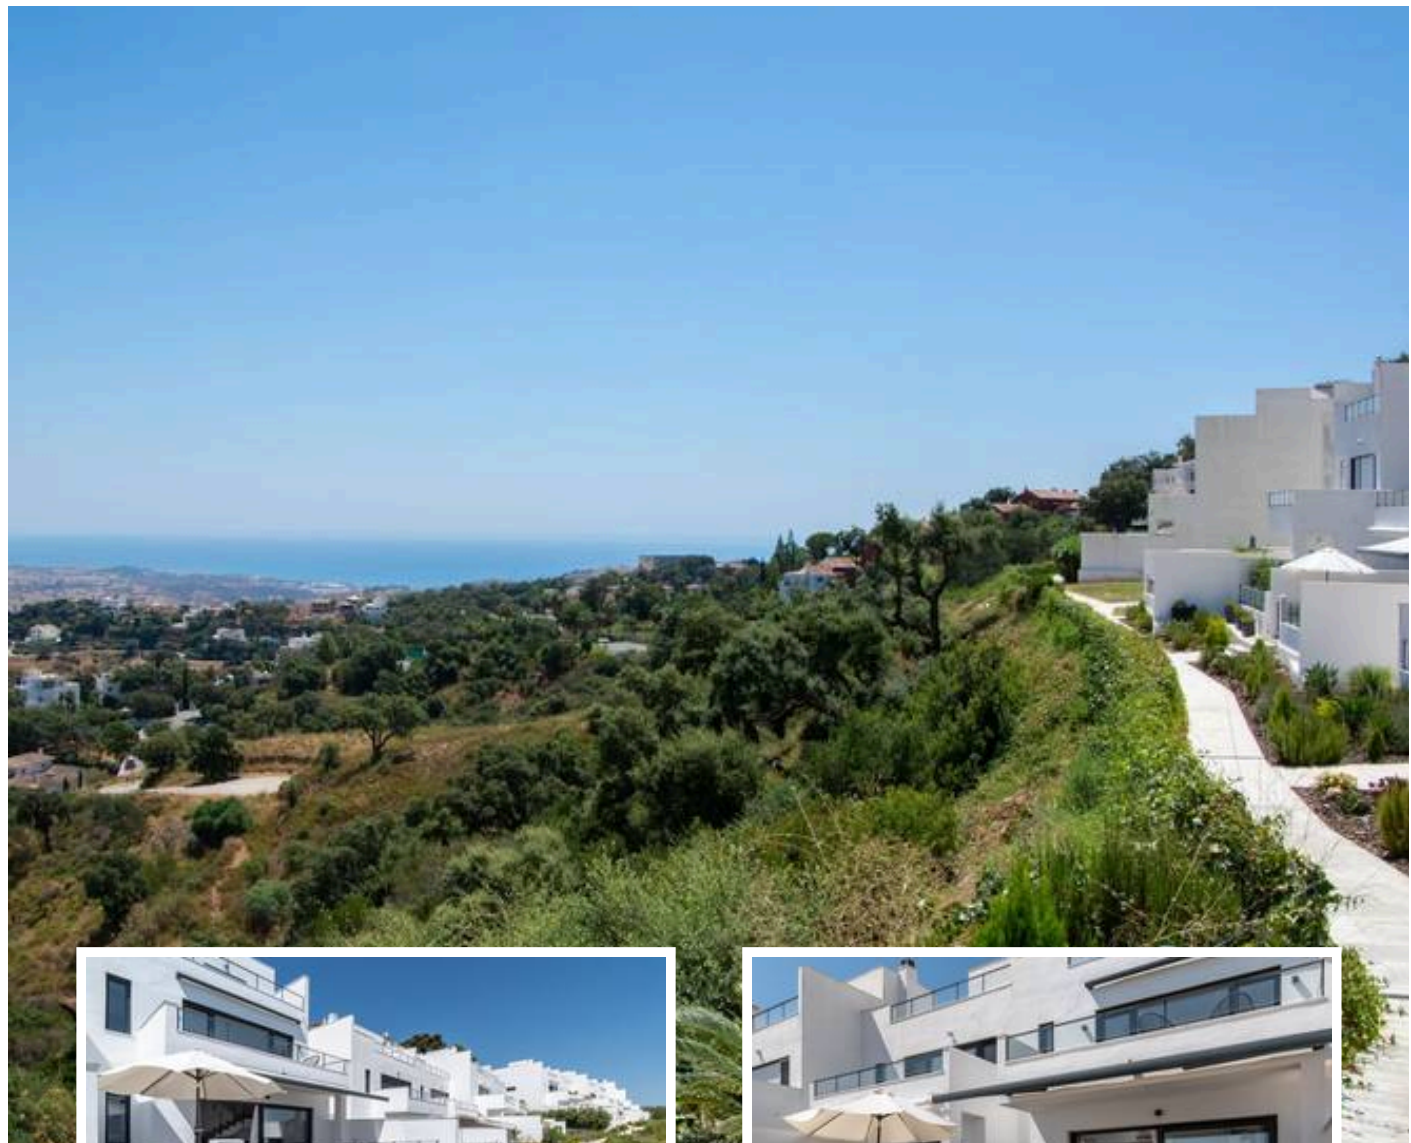

Townhouse in La Mairena

Description

Corner townhouse with panoramic views in La Mairena, Marbella East

This spacious corner townhouse is located in a quiet residential area in La Mairena, nestled in the hills above Elviria. Surrounded by nature and with no direct neighbours on one side, the property enjoys spectacular 180° views of the Mediterranean Sea and the mountains, with an east and...

Price: **649.950 €**

Bedrooms: 4

Bathrooms: 3

Built: 197m²

Plot:

Terrace: 105m²

Marbella

info@bestliving.es

+34 747 471 108