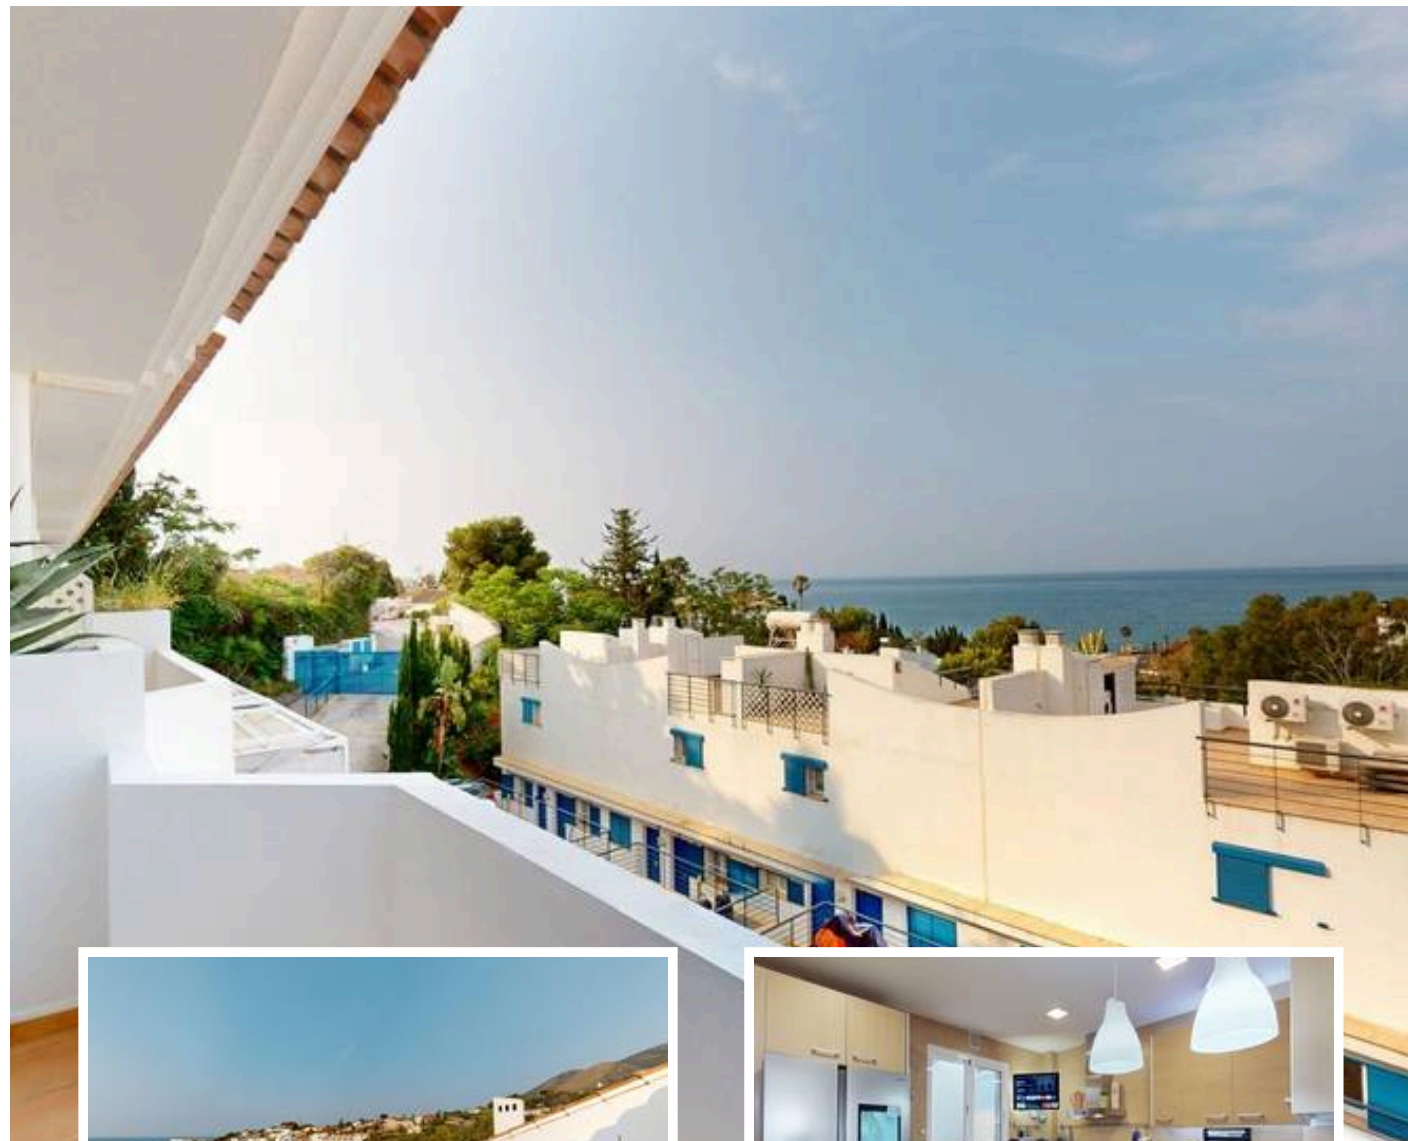

Townhouse in Benalmadena Costa

Description

Large townhouse with sea views in Torremuelle, steps away from the British College

Discover this spacious townhouse in the exclusive Arcadia T6 residential complex, located in Torremuelle, one of the most sought-after residential areas in Benalmádena due to its proximity to the sea, the British College and its peaceful and well-connected surroundings....

Price: **559.990 €**

Bedrooms: 3

Bathrooms: 3

Built: 177m²

Plot:

Terrace: 31m²

Marbella

info@bestliving.es

+34 747 471 108