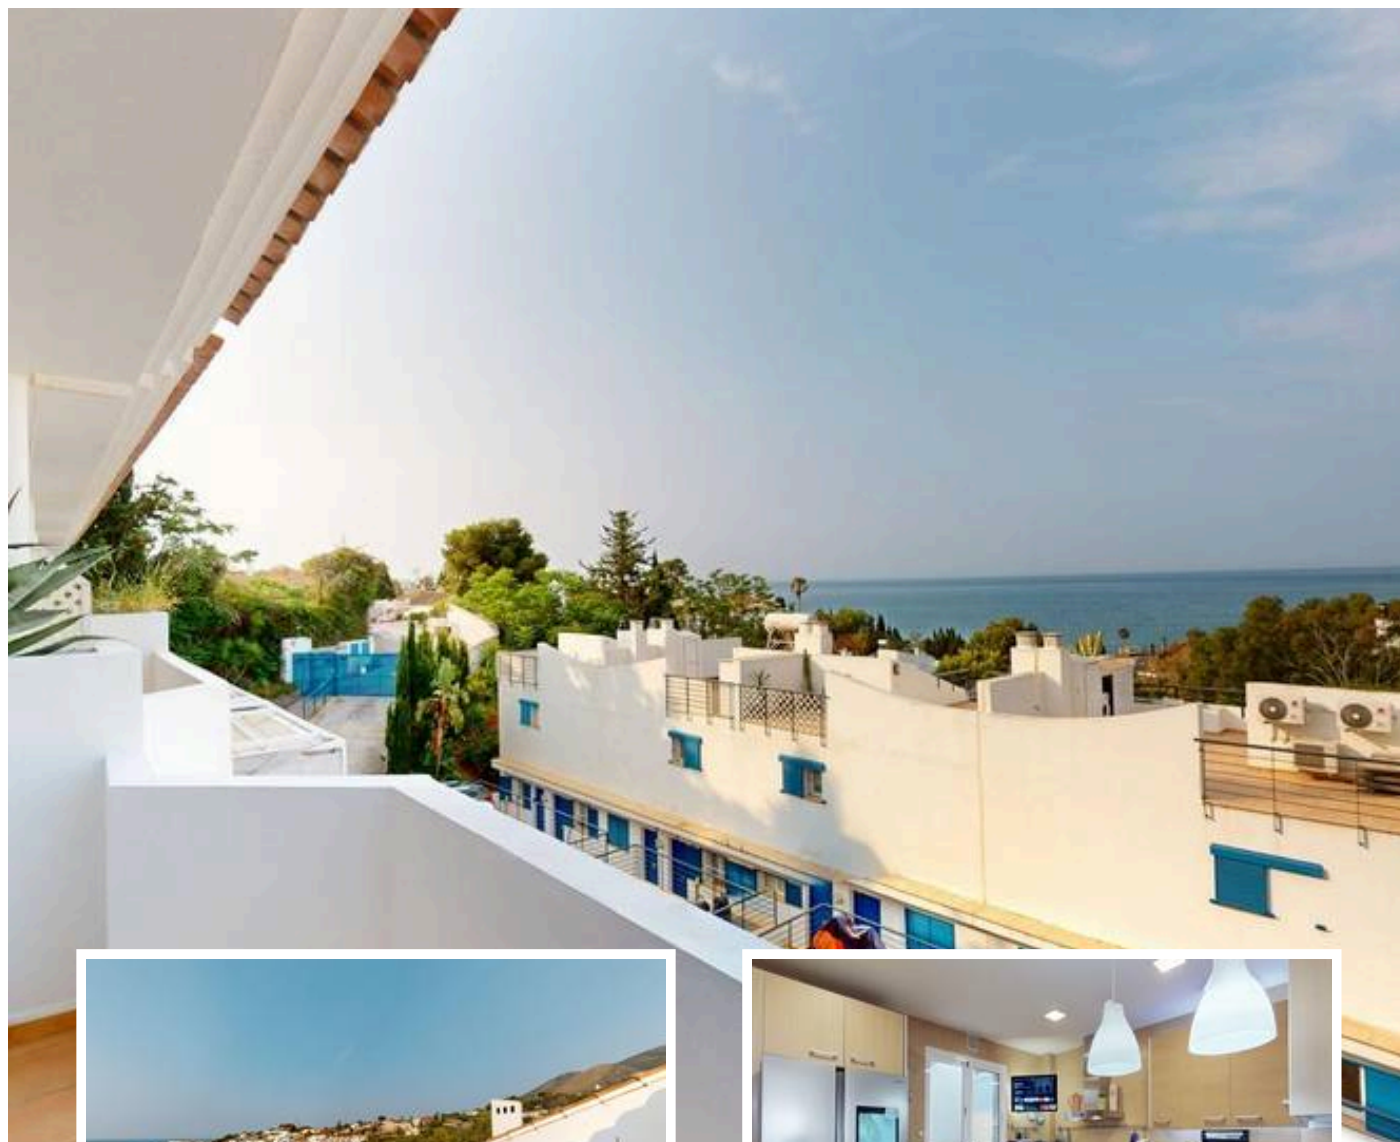

Townhouse in Benalmadena Costa

Description

Large townhouse with sea views in Torremuelle, steps away from the British College

Discover this spacious townhouse in the exclusive Arcadia T6 residential complex, located in Torremuelle, one of the most sought-after residential areas in Benalmádena due to its proximity to the sea, the British College and its peaceful and well-connected surroundings....

Price: **559.990 €**

Bedrooms: 3

Bathrooms: 3

Built: 177m²

Plot:

Terrace: 31m²

Marbella

info@bestliving.es

+34 747 471 108