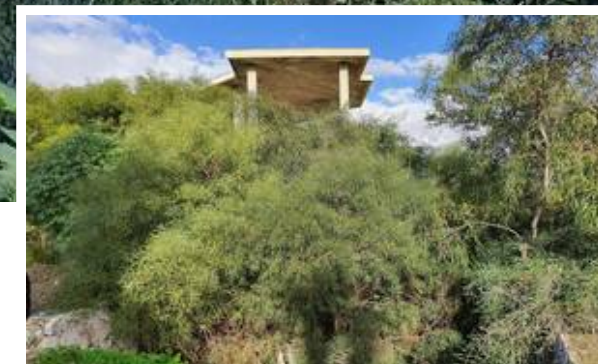

Residential Plot in Estepona

Description

TWO PLOTS WITH PANORAMIC VIEW STRUCTURE

Two plots: 1098 sqm. and 1038 sqm.

One of them has an old concrete structure.

It has 360° panoramic views, you can see the sea.

Consolidated and urban area, it is possible to make one or two luxury villas.

Urbanization of luxury villas and mansions.

Price: **1.250.000 €**

Bedrooms: 0

Bathrooms: 0

Built:

Plot: 2.136m²

Terrace: