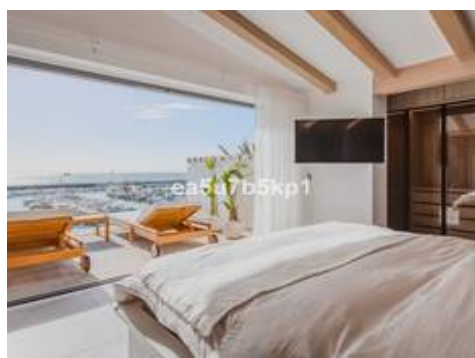

Penth

Banús

e 3.750.000 €

🏠 4 🚿 4 📏 238m² 🏠 40m²

Description

LUXURY DUPLEX PENTHOUSE

Welcome to this radiant duplex penthouse located on the front line in Puerto Banús, meticulously designed and adorned by one of Marbella's leading architects. The property boasts a generously sized and luminous living room featuring cream marble floors and exquisite feature lighting. The master en-suite bedroom is exceptionally spacious, complemented by a walk-in wardrobe and breathtaking sea views. Two additional en-suite double bedrooms and a guest bedroom with a separate bathroom provide ample space for comfort and privacy.

The fully fitted kitchen is equipped with high-quality appliances, abundant cupboards, and storage space, ensuring both functionality and elegance. The property showcases an extraordinary terrace offering panoramic views of the marina and the sparkling sea. Recently renovated and redesigned to the highest specifications, this residence comes fully furnished, embodying a perfect blend of sophistication and contemporary living.