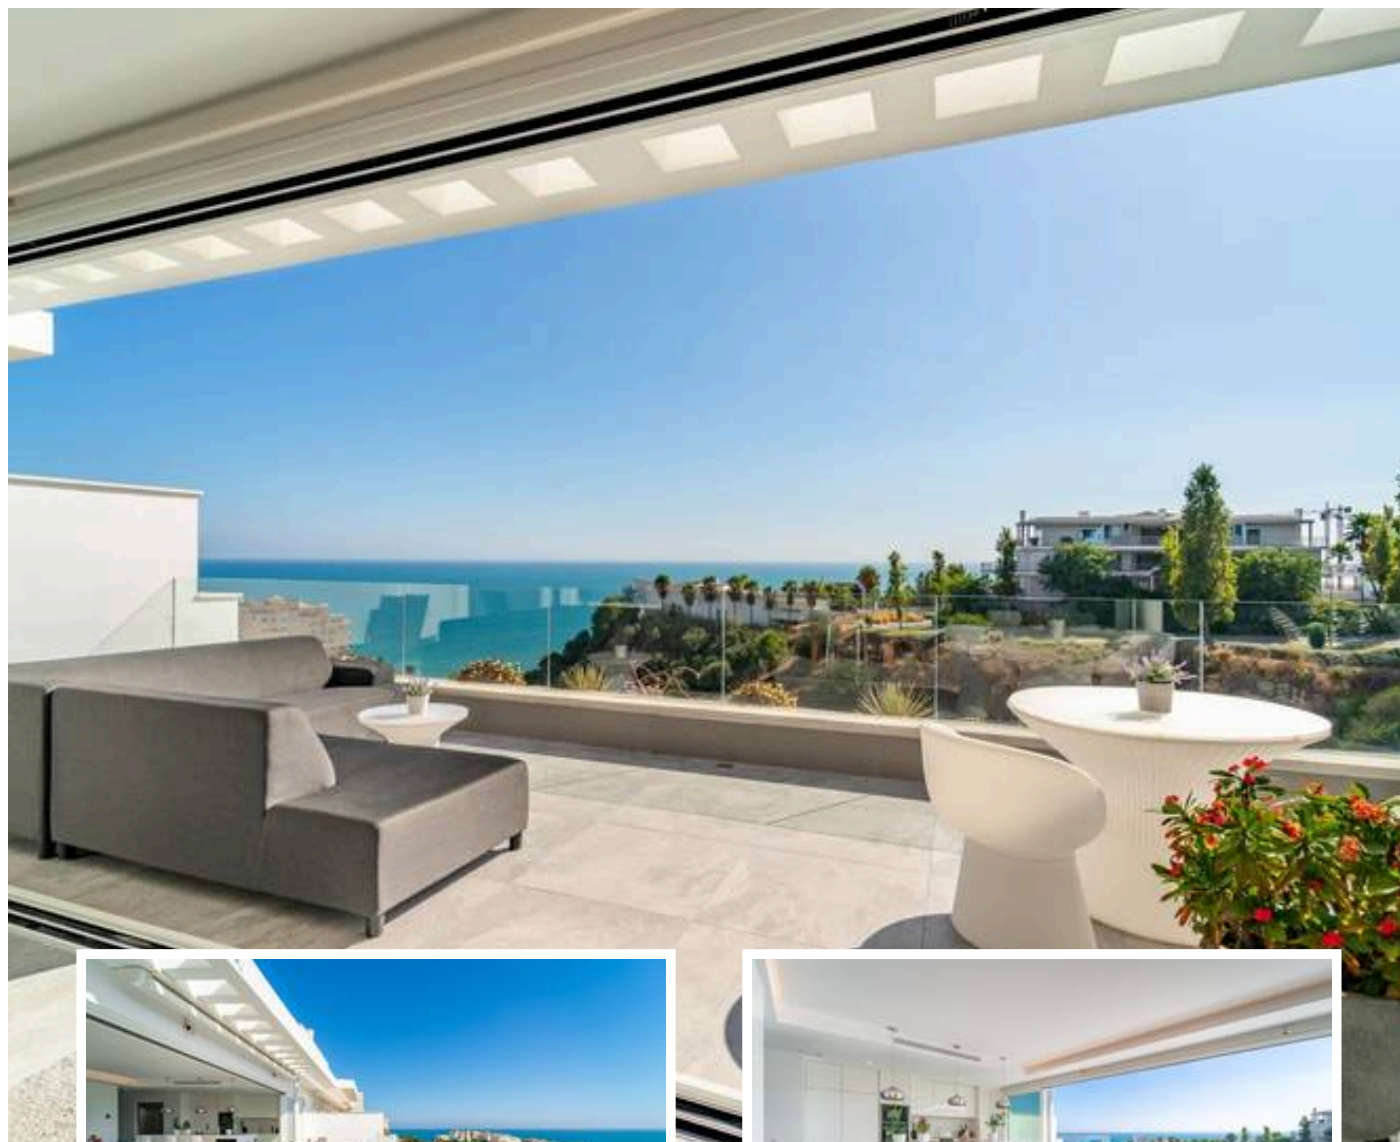

Penthouse in La Capellania

Description

Welcome to this stunning penthouse apartment offering breathtaking panoramic sea views. Upon entering the property, either via the front door or personal lift, you will be immediately captivated by the magnificent panoramic sea views. The spacious living area seamlessly connects with the ample terrace, boasting a 9-meter window front that opens up to a width of 6 meters. This creates a perfect indoor-outdoor living environment, providing plenty of space for both sitti...

Price: **1.290.000 €**

Bedrooms: 3

Bathrooms: 2

Built: 130m²

Plot:

Terrace: 100m²

Marbella

info@bestliving.es

+34 747 471 108