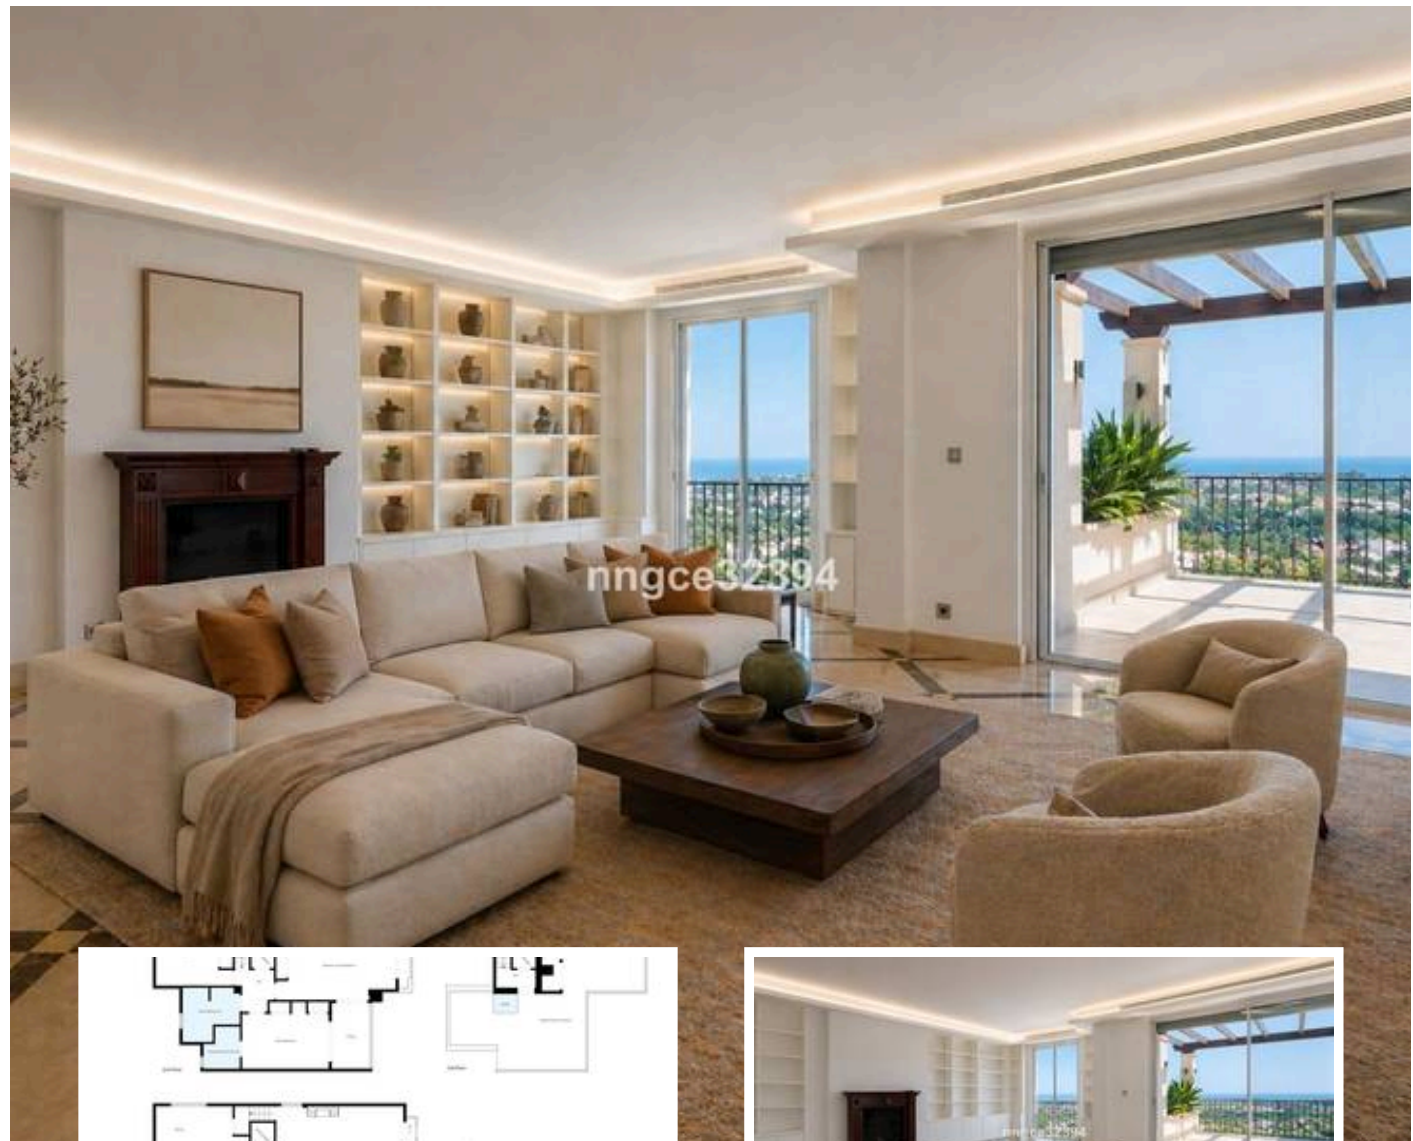

Penthouse in Benahavís

Description

Tourist Licensed | Duplex Penthouse | Panoramic Sea Views | Private Lift | Rooftop Solarium

A rare Hollywood Hills-style sky residence in prestigious Benahavís just above San Pedro — offering privacy, security, panoramic views and exceptional luxury just 10 minutes from the beach.

...

Price: **750.000 €**

Bedrooms: 3

Bathrooms: 3

Built: 265m²

Plot:

Terrace: 1m²

Marbella

info@bestliving.es

+34 747 471 108