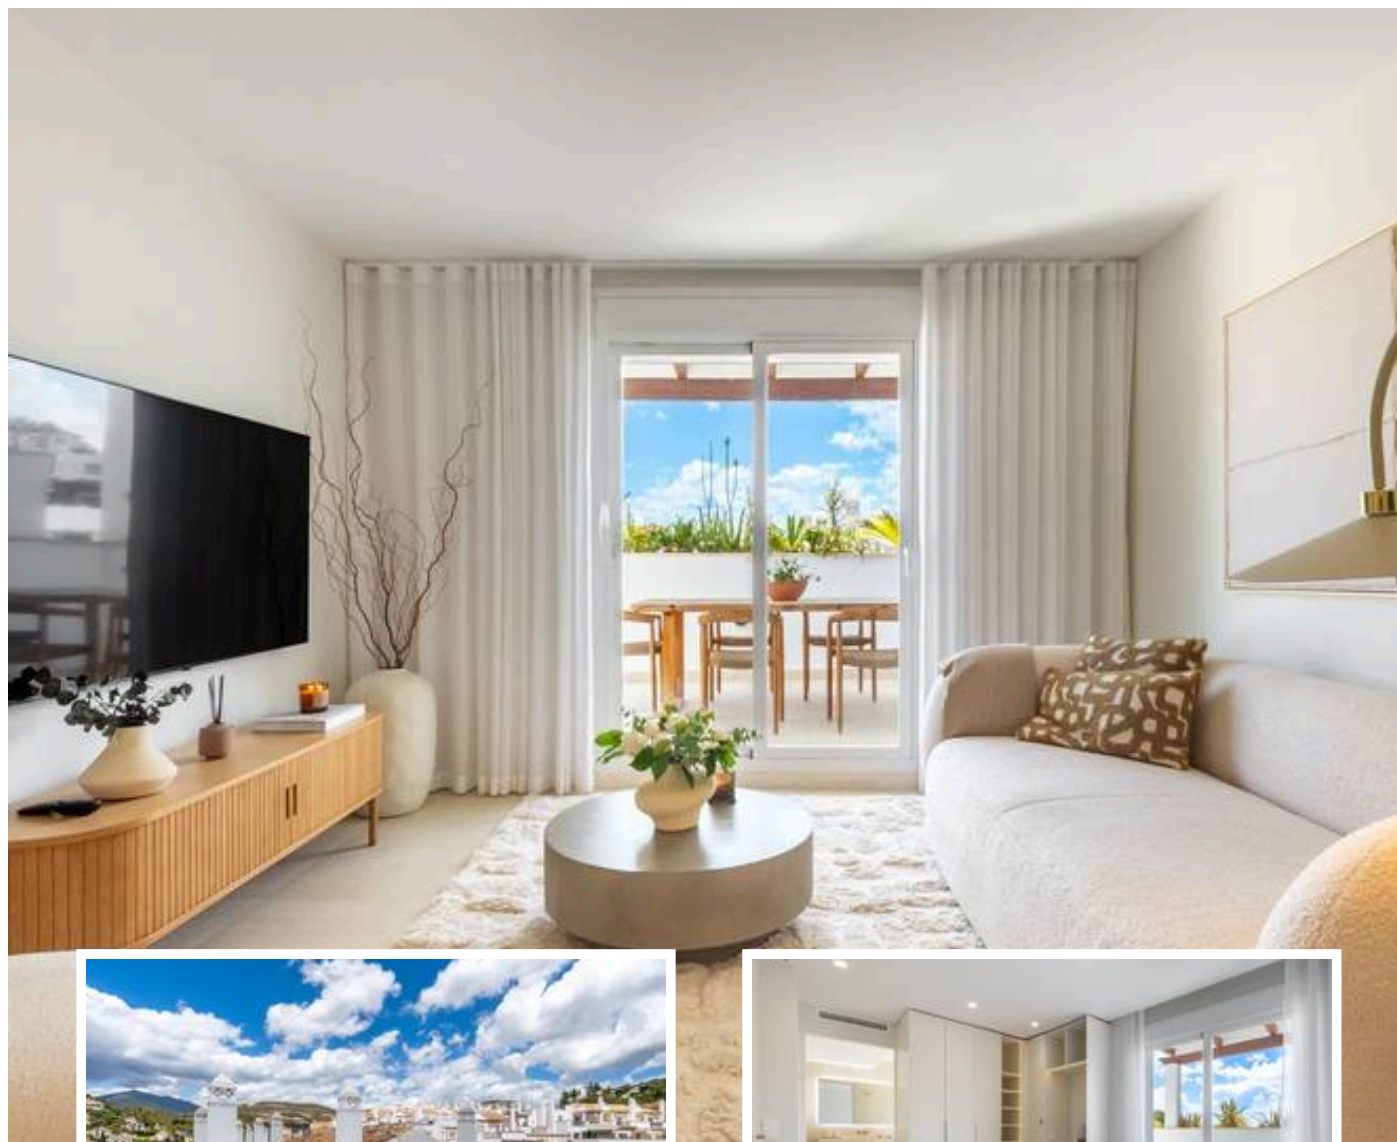

Penthouse Duplex in Nueva Andalucía

Description

ALOHA ROYAL

Three levels of terraces, sea views, open views towards La Concha and an exceptionally bright interior give this duplex apartment in Aloha Royal that unmistakable Marbella feeling from the very first moment.

A home where indoor and outdoor living flow naturally...

Price: **895.000 €**

Bedrooms: 3

Bathrooms: 2

Built: 159m²

Plot:

Terrace:

Marbella