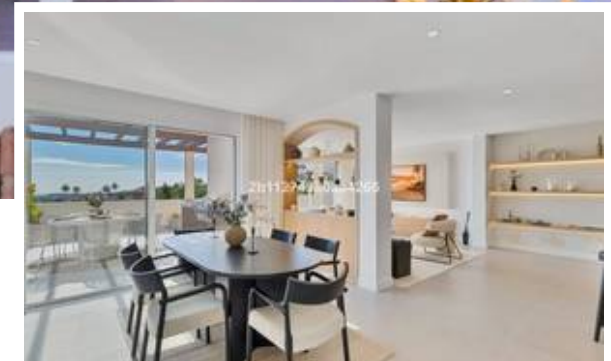

Penthouse Duplex in Marbella

Description

Linda 2E, Elegant Duplex Penthouse with breathtaking views in La Cerquilla - Nueva Andalucia.

Discover Linda 2E, a stunning duplex penthouse beautifully renovated and located in the sought-after gated community of Palacete Los Belvederes in the heart of La Cerquilla, Nueva Andalucia.

Just minutes from Marbella centre, Puerto Banús, top golf...

Price: **2.750.000 €**

Bedrooms: 3

Bathrooms: 3

Built: 207m²

Plot:

Terrace: 180m²

Marbella

info@bestliving.es

+34 747 471 108