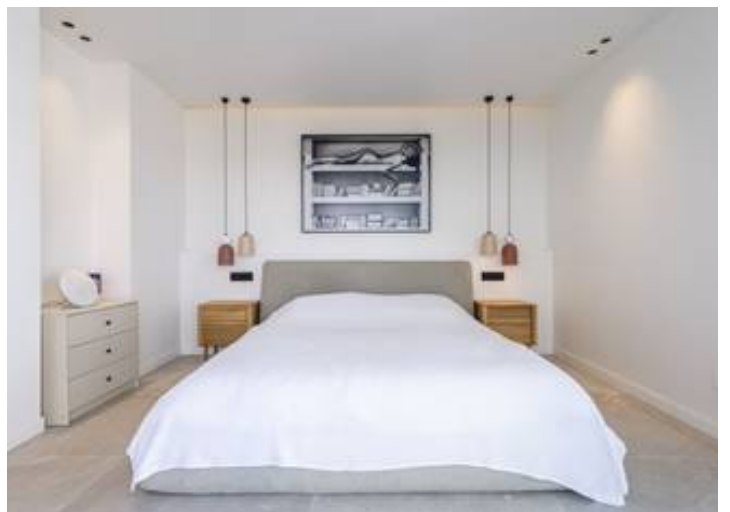

Description

Duplex Penthouse with Panoramic Sea & Golf Views – Urb. Altos de La Quinta

Welcome to this exceptional 3-bedroom duplex penthouse in Urb. Altos de La Quinta, offering breathtaking panoramic sea views, frontline vistas over La Quinta Golf Course, La Concha and a prime location right next to the prestigious The Westin La Quinta Golf Resort & Spa.

Main Level

The entrance level features a bright and spacious open-plan layout combining the living area and modern kitchen, designed to maximize natural light and views.

Two generous double bedrooms

One full bathroom...