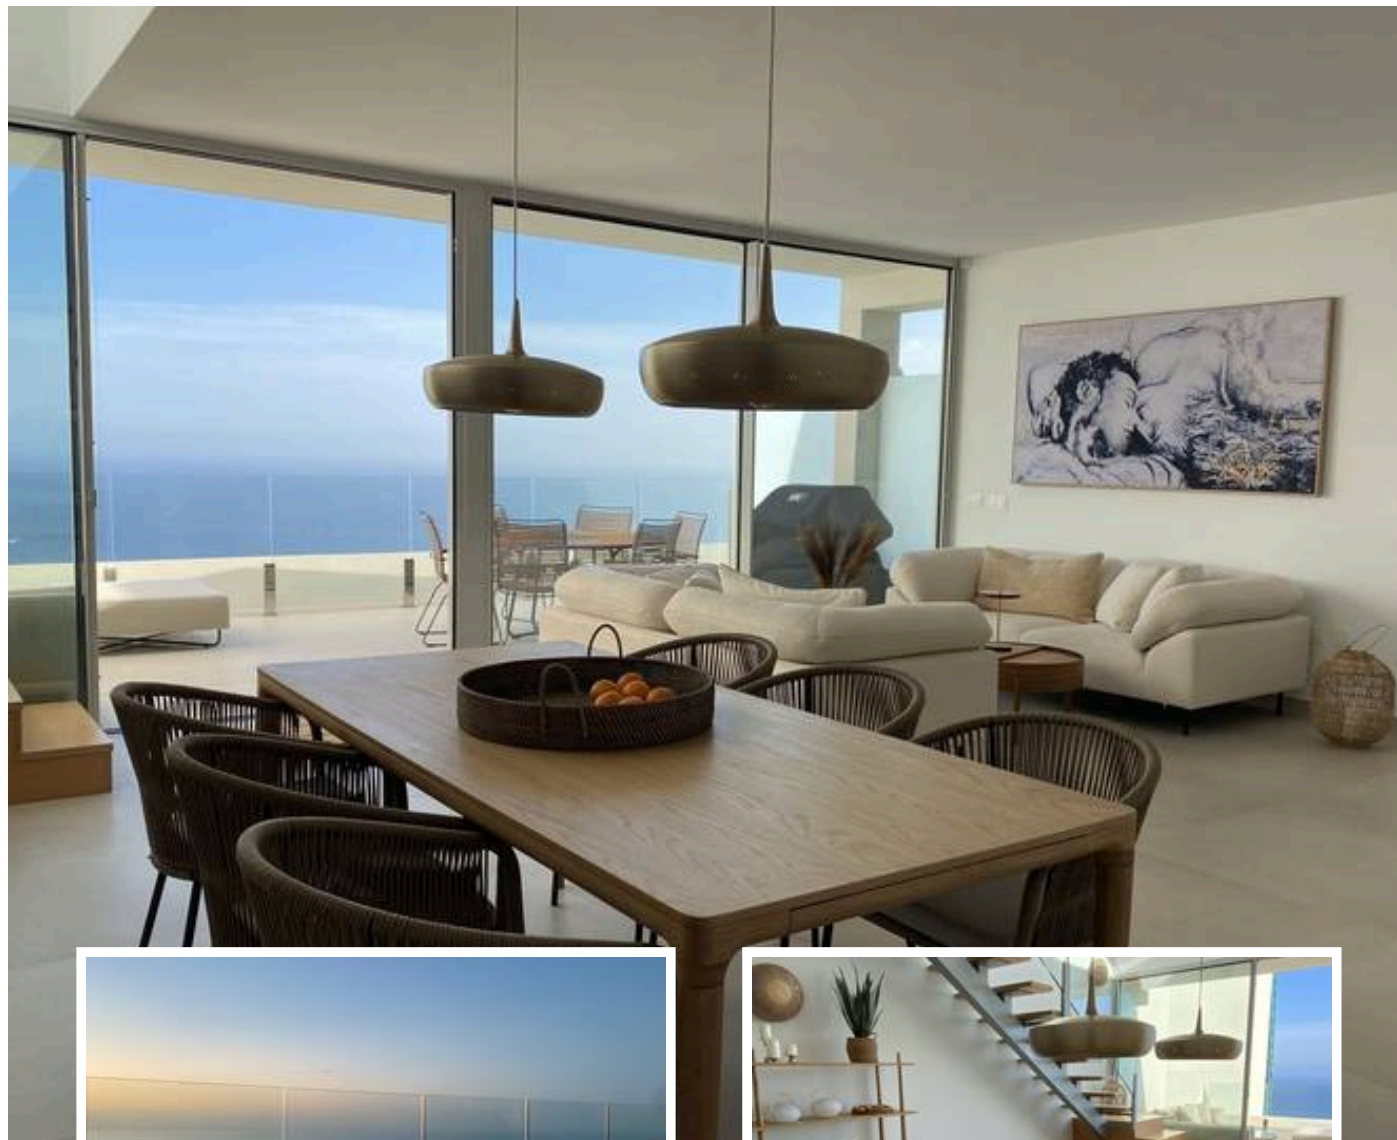

Penthouse Duplex in Benalmadena

Description

Spectacular Duplex Penthouse with Panoramic Sea Views in Exclusive Stupa Hills, Benalmádena

Located in the prestigious Stupa Hills urbanisation in Benalmádena, next to the iconic Buddhist Stupa, this exceptional duplex penthouse offers breathtaking sea views, abundant natural light, and an elegant contemporary design. With expansive floor-to-ceiling windows and a wide...

Price: **1.150.000 €**

Bedrooms: 3

Bathrooms: 2

Built: 159m²

Plot:

Terrace: 51m²

Marbella

info@bestliving.es

+34 747 471 108