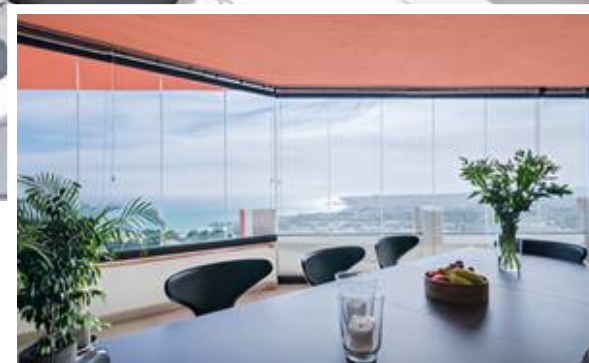

Penthouse Duplex in Benalmadena

Description

Designer penthouse with panoramic views
This apartment has Tourist License.
Wake up to endless Mediterranean light in this stunning duplex penthouse, where space, comfort and panoramic sea views come together in one of Benalmádena's most sought-after communities. Designed for modern coastal living, this home welcomes you with an open, sun-drenched layout that blends indoor elegance with true outdoor living....

Price: **898.000 €**

Bedrooms: 3

Bathrooms: 3

Built: 180m²

Plot:

Terrace:

Marbella

info@bestliving.es

+34 747 471 108