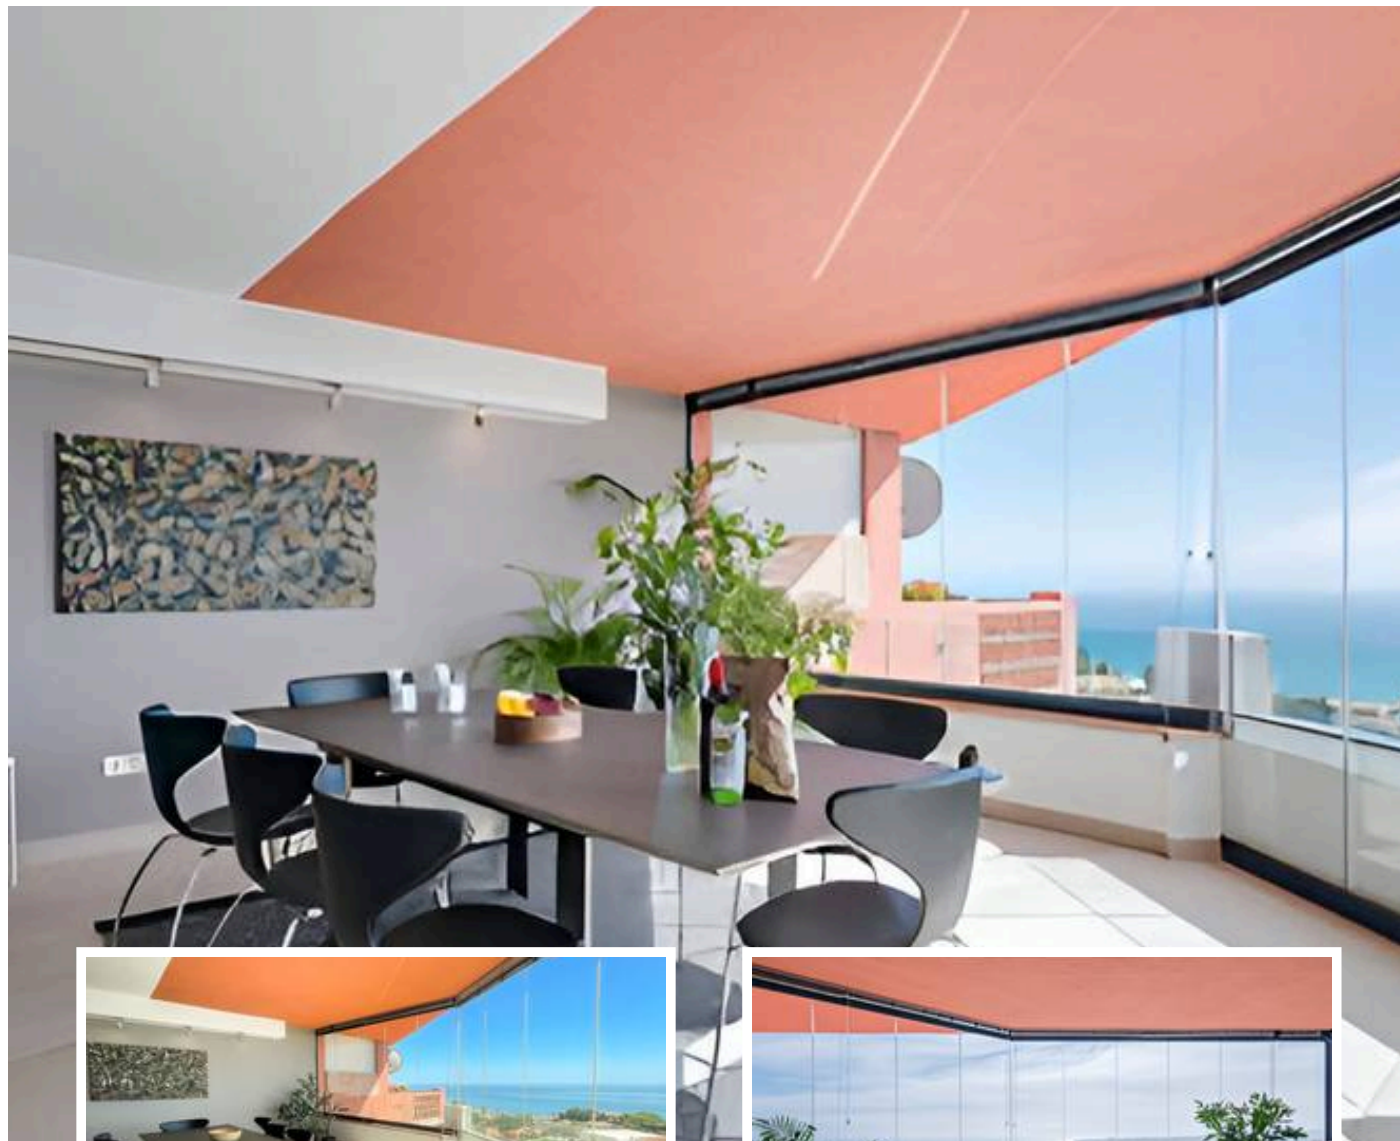

Penthouse Duplex in Benalmadena

Description

Designer penthouse with panoramic views
This apartment has Tourist License.
Wake up to endless Mediterranean light in this stunning duplex penthouse, where space, comfort and panoramic sea views come together in one of Benalmádena's most sought-after communities. Designed for modern coastal living, this home welcomes you with an open, sun-drenched layout that blends indoor elegance with true outdoor living....

Price: **898.000 €**

Bedrooms: 3

Bathrooms: 3

Built: 180m²

Plot:

Terrace:

Marbella

info@bestliving.es

+34 747 471 108