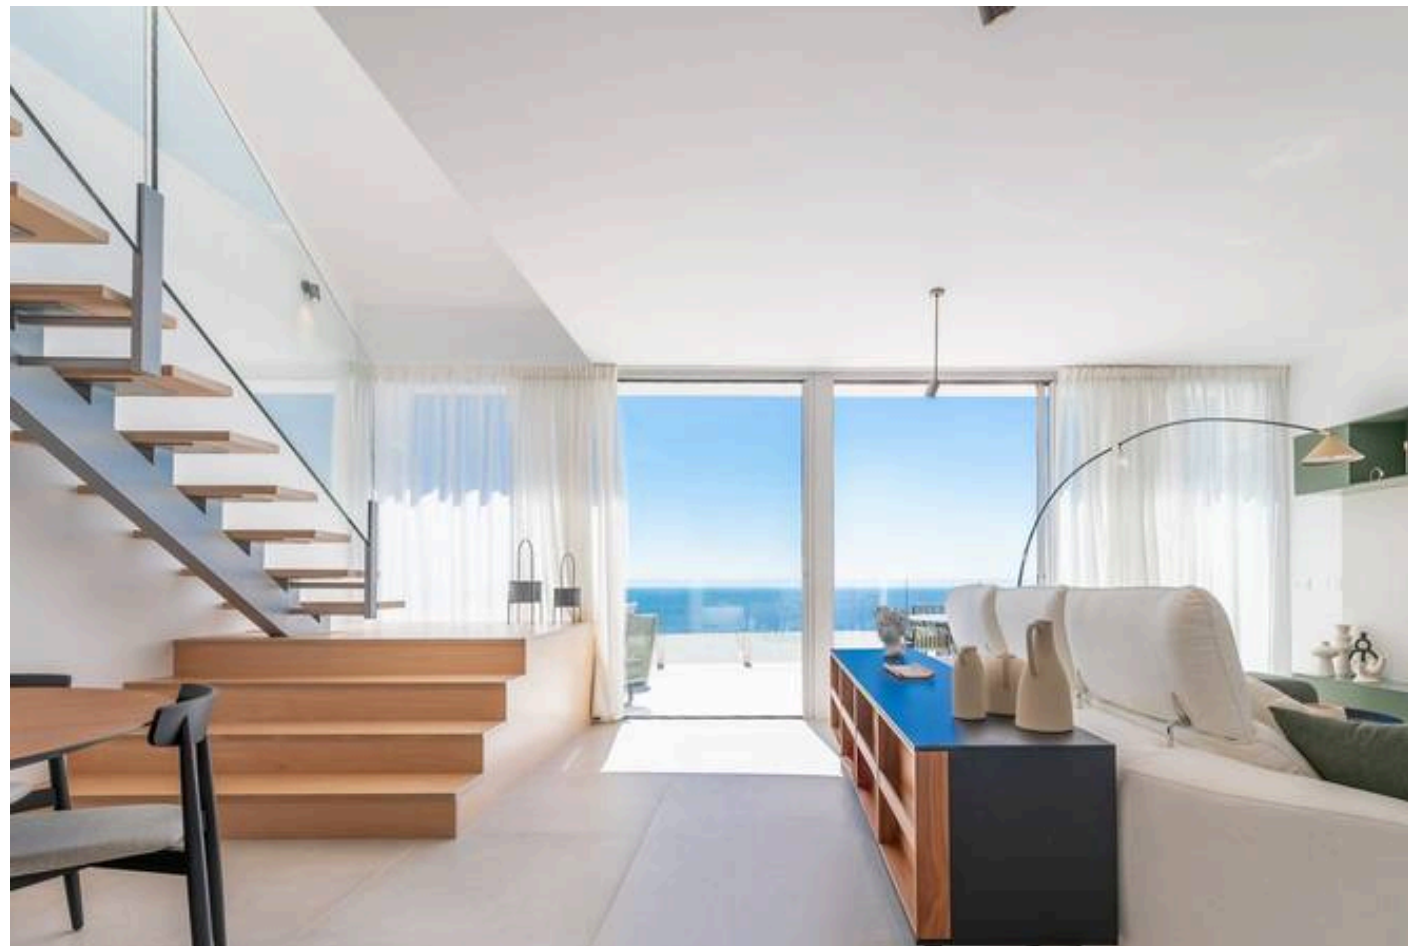

Penthouse Duplex in Benalmadena

Description

Contact us today Duplex Penthouse with Spectacular Sea Views in Stupa Hills

Located next to the prestigious Reserva del Higuerón, this impressive 236m² duplex penthouse is the perfect opportunity to enjoy the luxury, tranquillity, and breathtaking views that only this exclusive area can offer.

...

Price: **1.349.000 €**

Bedrooms: 3

Bathrooms: 2

Built: 184m²

Plot:

Terrace: 52m²

Marbella

info@bestliving.es

+34 747 471 108