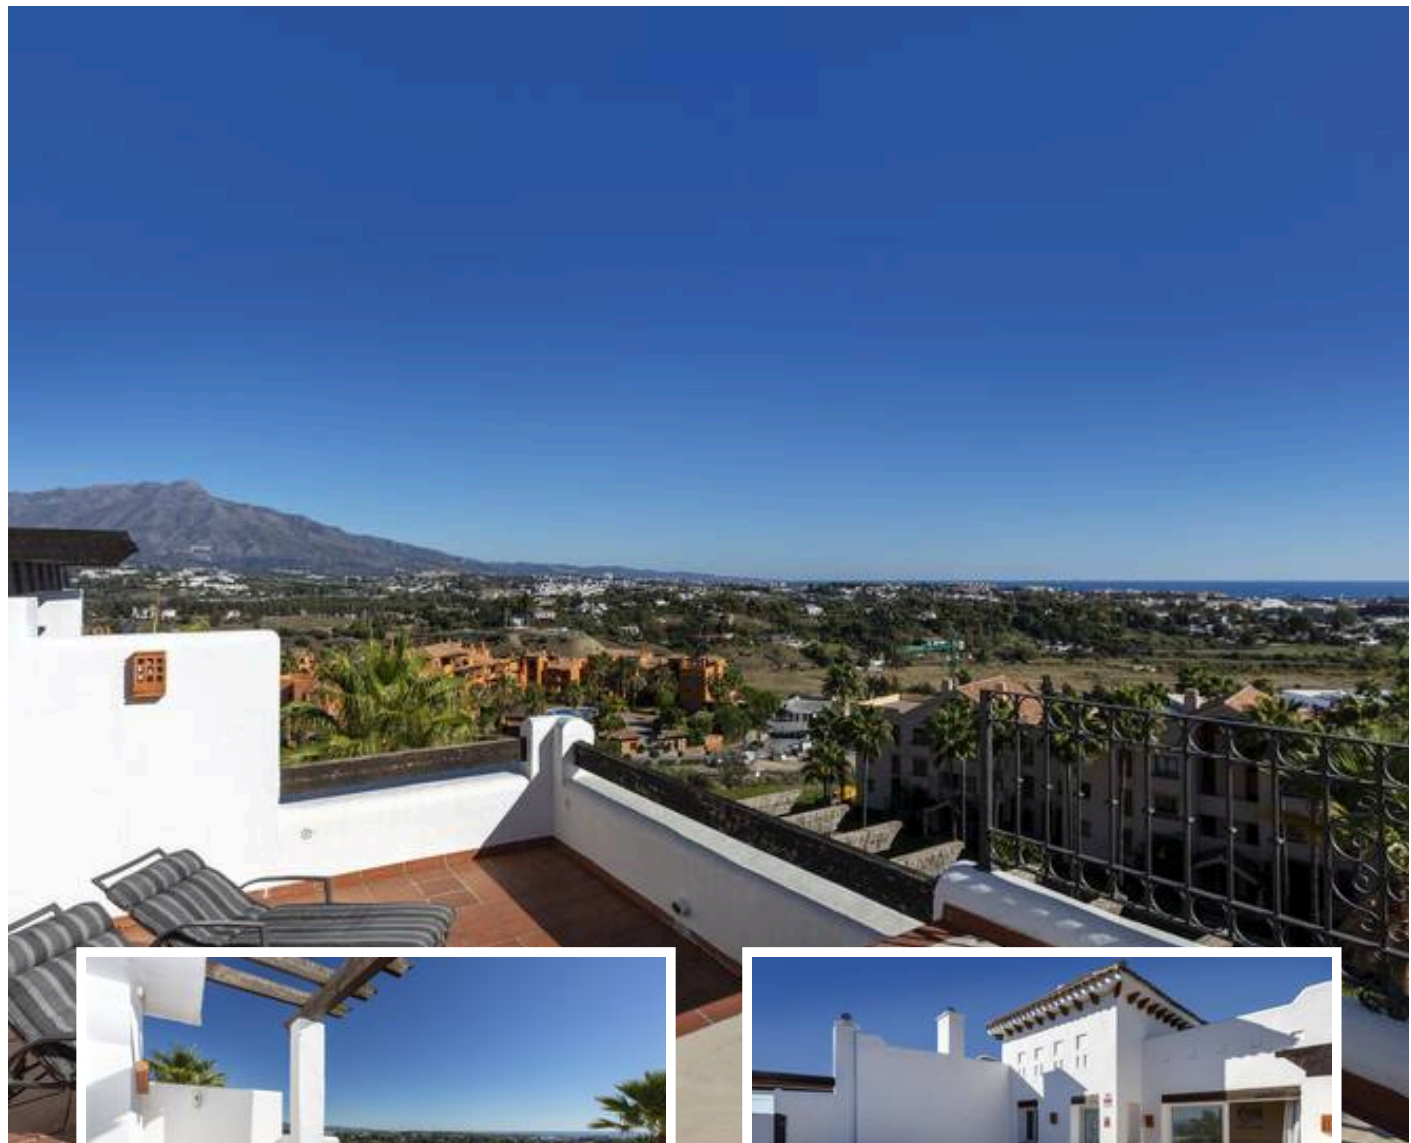

Penthouse Duplex in Benahavís

Description

Beautiful duplex penthouse located in Atalaya which commands stunning panoramic views of the Mediterranean & La Concha mountain.

Located only a few minutes walk from the local private school, a supermarket, organic cafe & Atalaya Golf Club whilst only being 10 minutes drive to the beach & 15 minutes to Puerto Banus, this property is all about convenience. Set ...

Price: **825.000 €**

Bedrooms: 3

Bathrooms: 3

Built: 233m²

Plot:

Terrace: 80m²

Marbella

info@bestliving.es

+34 747 471 108