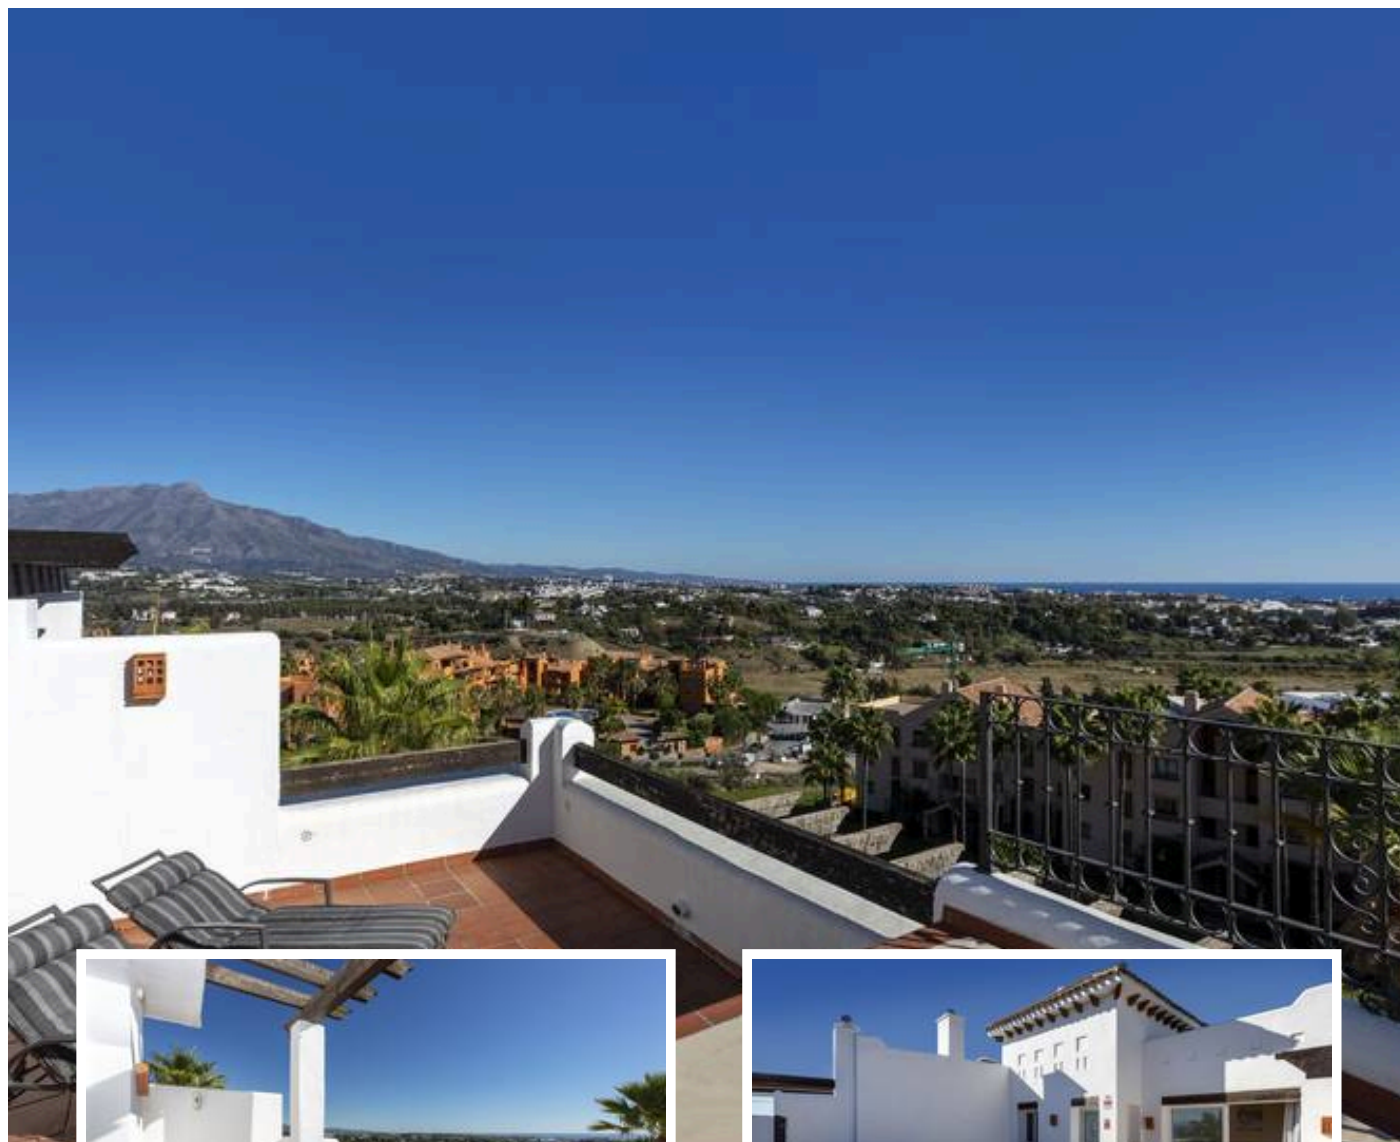

Penthouse Duplex in Benahavís

Description

Beautiful duplex penthouse located in Atalaya which commands stunning panoramic views of the Mediterranean & La Concha mountain.

Located only a few minutes walk from the local private school, a supermarket, organic cafe & Atalaya Golf Club whilst only being 10 minutes drive to the beach & 15 minutes to Puerto Banus, this property is all about convenience. Set ...

Price: **825.000 €**

Bedrooms: 3

Bathrooms: 3

Built: 233m²

Plot:

Terrace: 80m²

Marbella

info@bestliving.es

+34 747 471 108