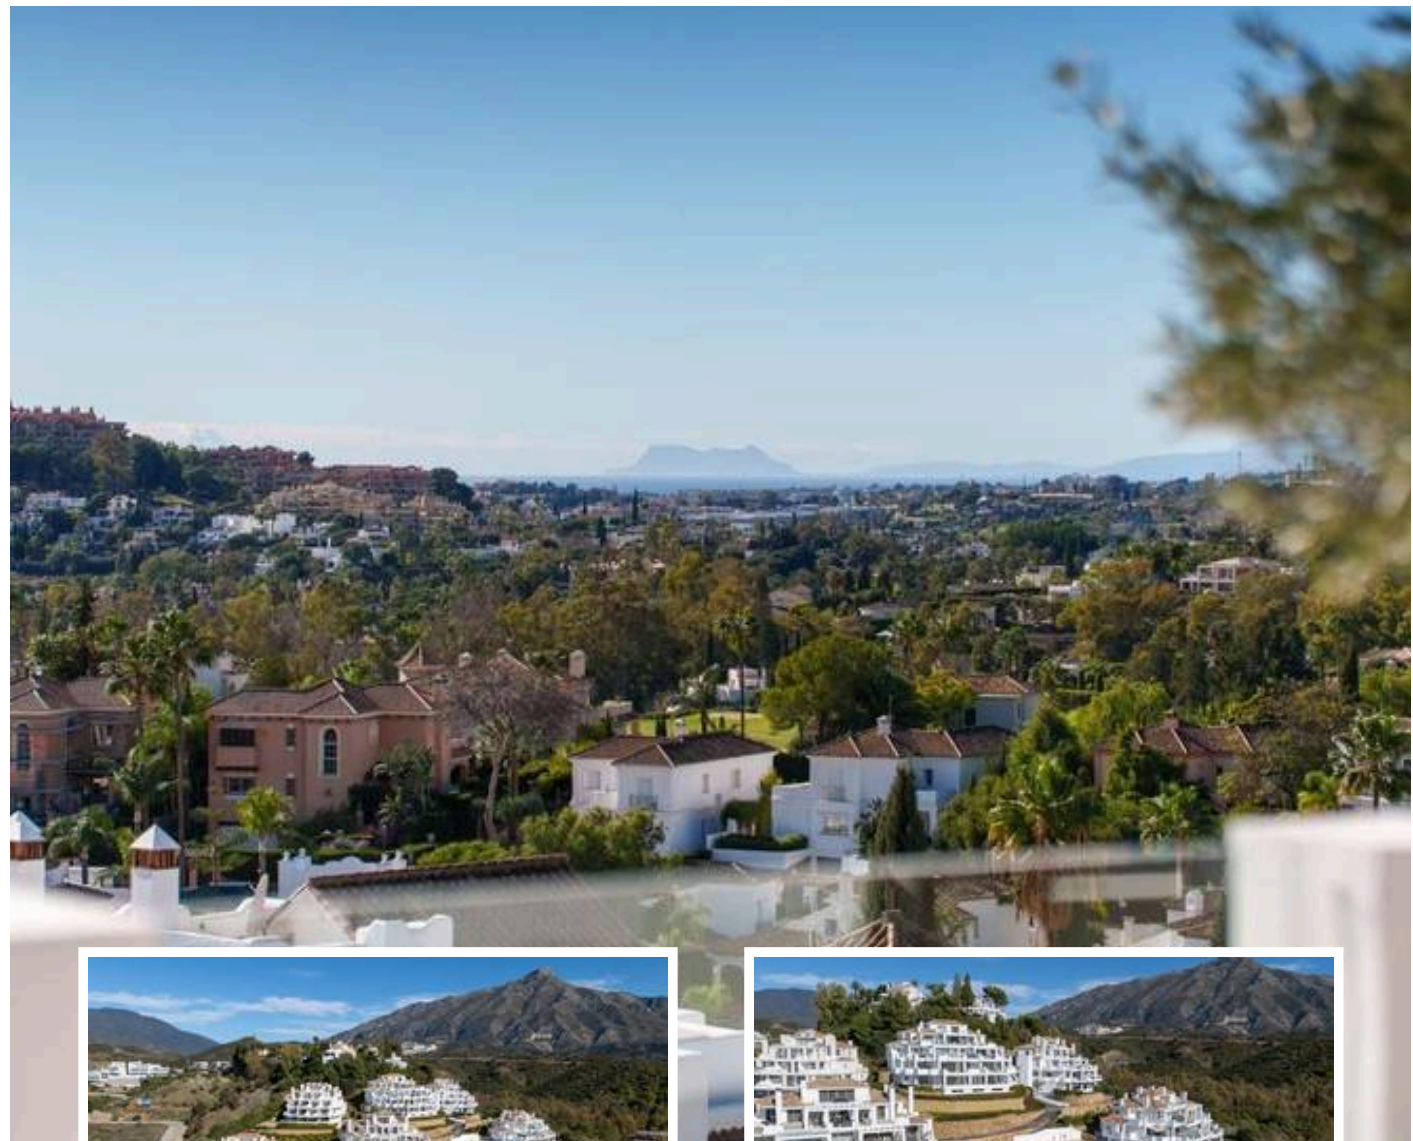

Penthouse Duplex in Aloha

Description

Luxury duplex penthouse with panoramic views, large terraces, and resort-style amenities in a gated community.

This exceptional duplex penthouse is located in one of the most exclusive gated communities in Aloha, Nueva Andalucía. Positioned in an elevated setting, the property enjoys panoramic views over lush greenery, the surrounding mountains, and the Mediterranean Sea, offering both privac...

Price: **3.150.000 €**

Bedrooms: 3

Bathrooms: 3

Built: 266m²

Plot:

Terrace: 179m²

Marbella

info@bestliving.es

+34 747 471 108