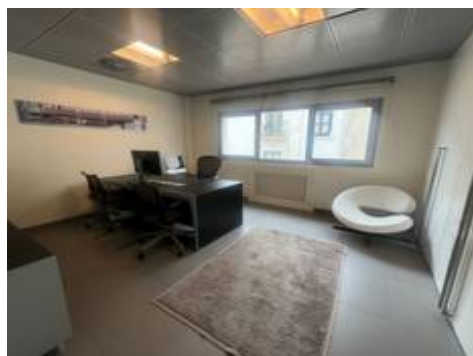

Offi

nús

750.000 €

150m²

Description

This versatile commercial space offers 150m² of adaptable area, making it ideal for use as an office, clinic, or other commercial units.

Featuring both south-facing and north-facing windows, the space is bathed in natural light throughout the day, creating a bright and inviting atmosphere. The prime location ensures high visibility and easy access, positioning your business at the heart of this prestigious area.

Whether you're looking to establish a professional office, a medical clinic, or another type of commercial enterprise, this adaptable space provides the ideal setting to thrive in Puerto Banús