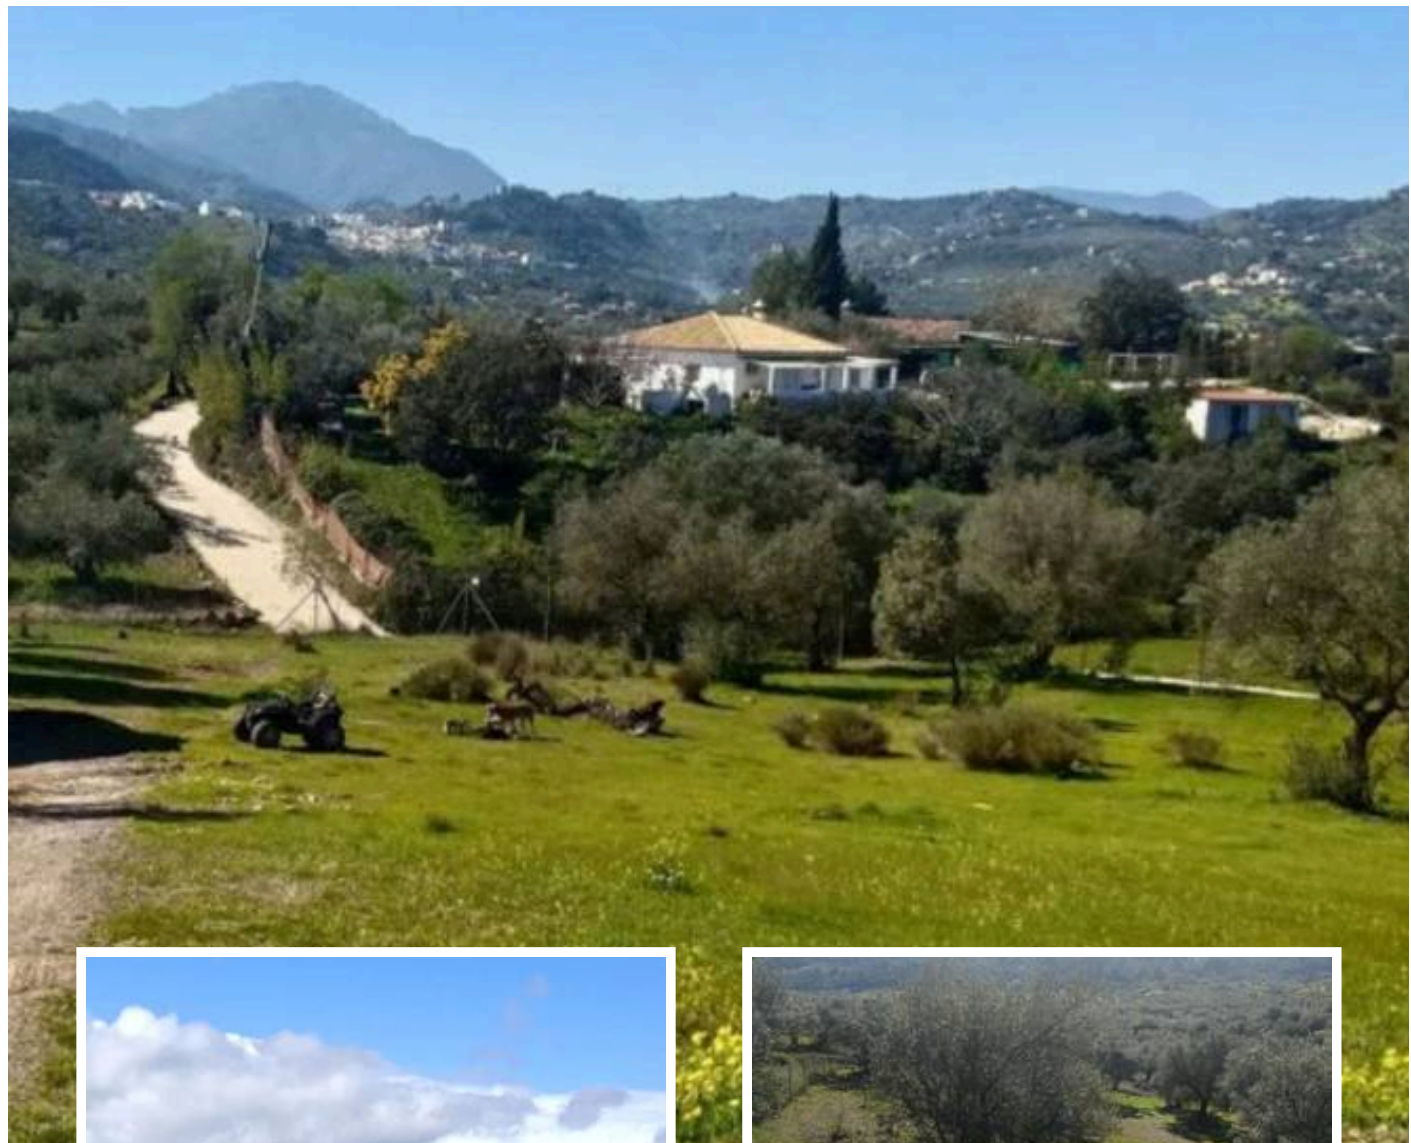

Land in Monda

Description

Rustic land with around 70 olive trees, two almond trees, and a fig tree.

It has two flat areas.

The land is fenced.

There is a paved area and another that is a dirt path. Close to the town and in a very good location.

Beautiful views of the town and in the middle of nature.

...

Price: **85.000 €**

Bedrooms: 0

Bathrooms: 0

Built:

Plot: 6.700m²

Terrace: