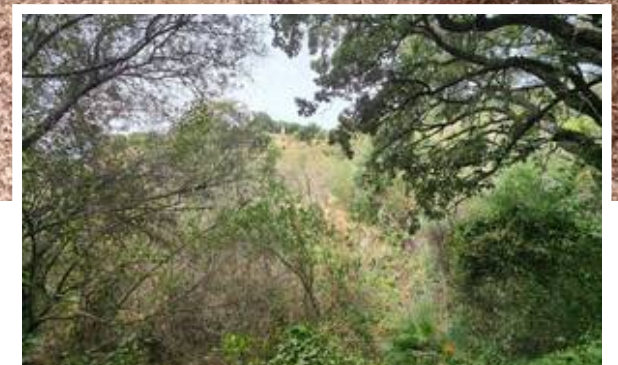

Land in Istán

Description

15 Hectares / 150,000m² land located in the Sierra de las Nieves, on the slopes of La Concha, close to the Sierra Blanca Country Club resort, in an area of exceptional natural beauty with hundred-year-old forests and panoramic views of Marbella Bay and the great Istán reservoir.

A full report is on file and prospective purchasers may requ...

Price: **2.000.000 €**

Bedrooms: 0

Bathrooms: 0

Built:

Plot: 150.000m²

Terrace:

Marbella

info@bestliving.es

+34 747 471 108