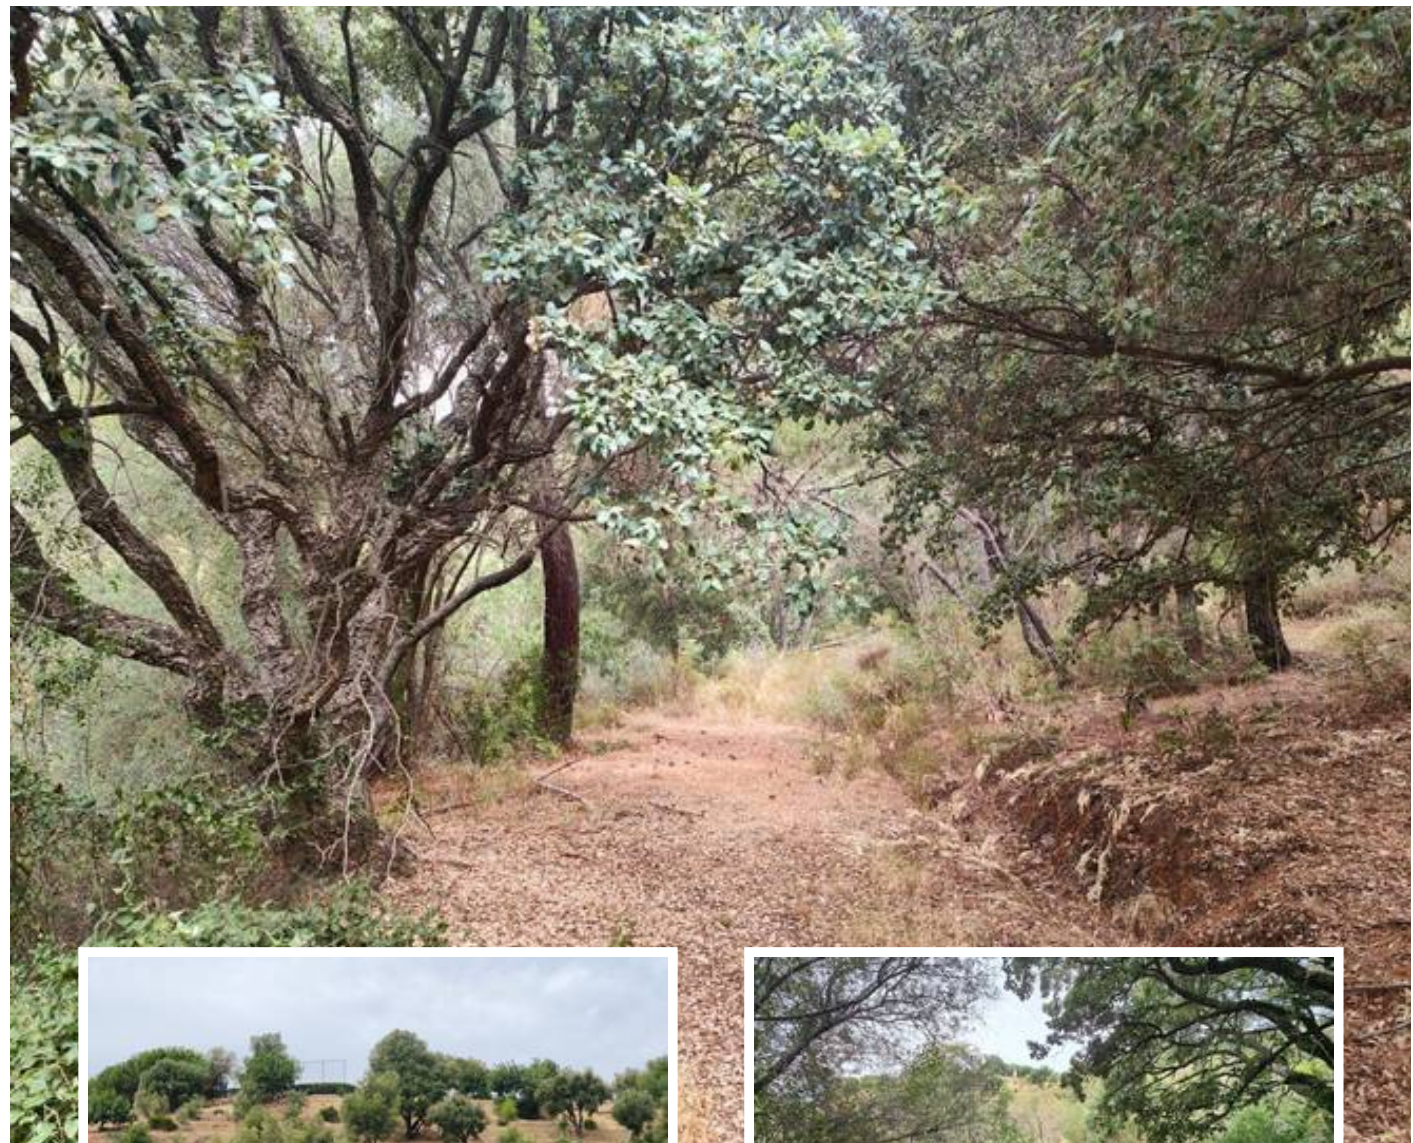

Land in Istán

Description

15 Hectares / 150,000m² land located in the Sierra de las Nieves, on the slopes of La Concha, close to the Sierra Blanca Country Club resort, in an area of exceptional natural beauty with hundred-year-old forests and panoramic views of Marbella Bay and the great Istán reservoir.

A full report is on file and prospective purchasers may requ...

Price: **2.000.000 €**

Bedrooms: 0

Bathrooms: 0

Built:

Plot: 150.000m²

Terrace:

Marbella

info@bestliving.es

+34 747 471 108