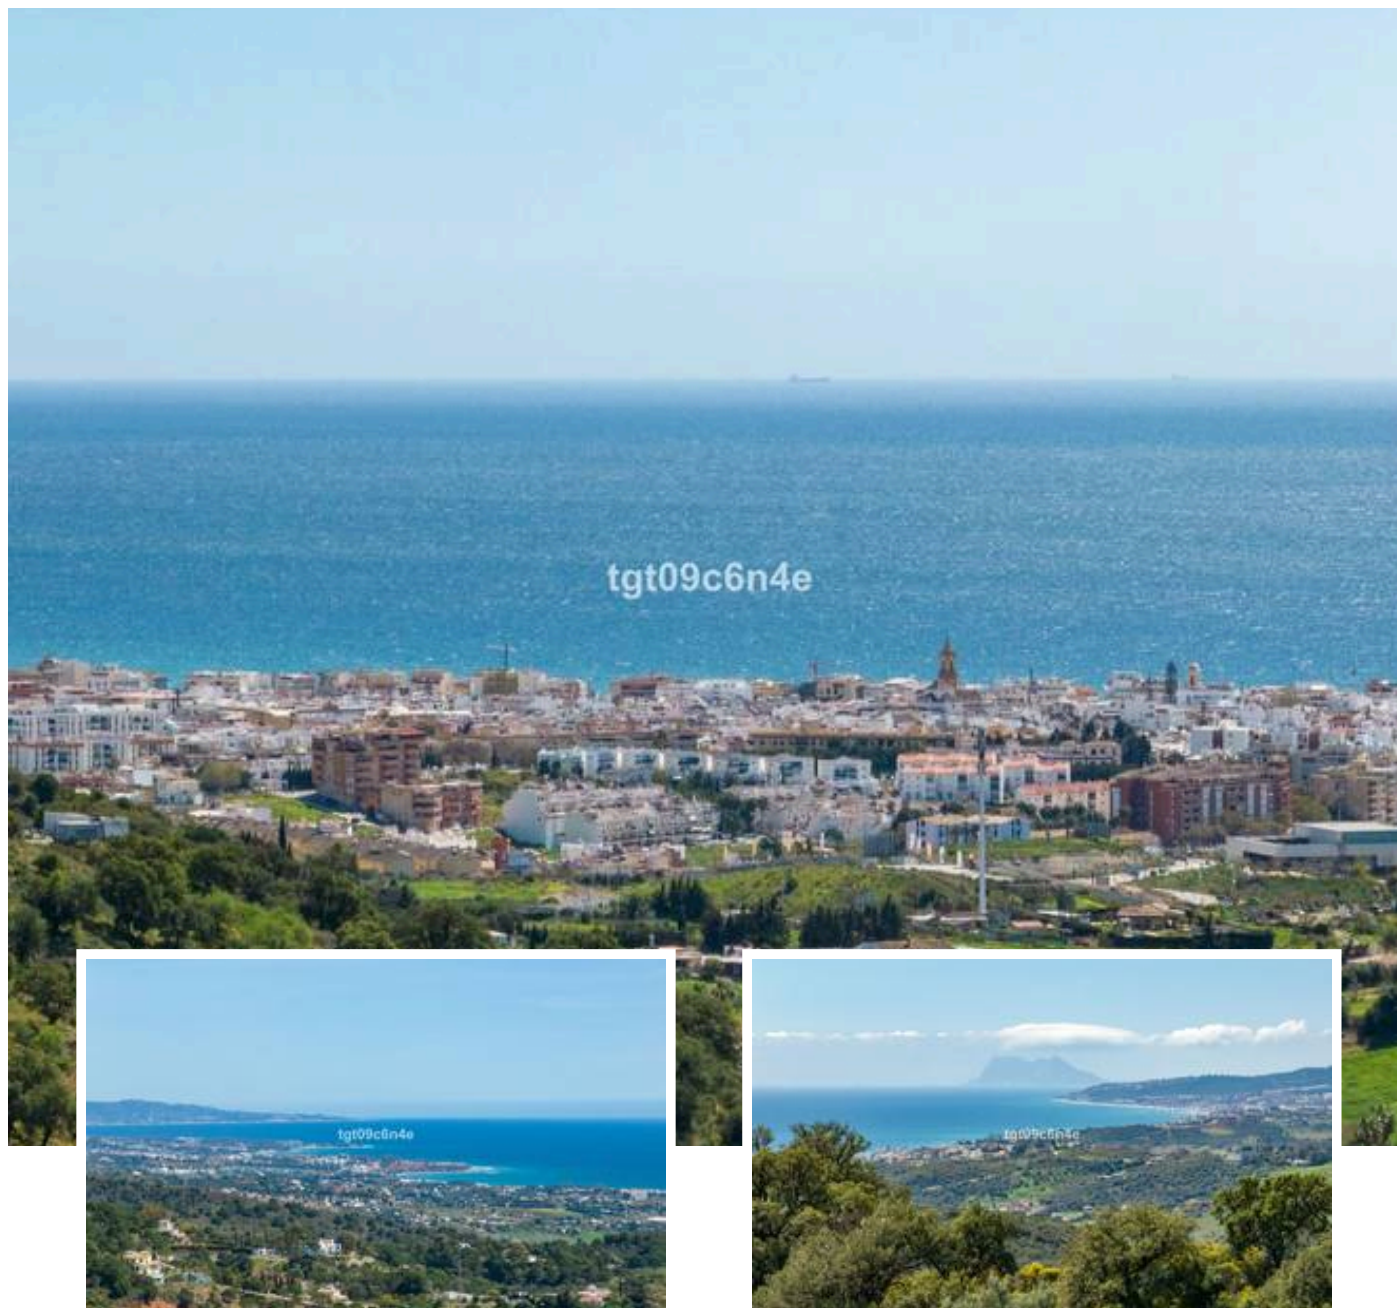

Land in Estepona

Description

Rustic buildable plot of land for sale very close to Estepona city. Possibility of building a house of up to 500 m²: 250 m² below ground level (basement floor); ground floor of 125 m² and upper floor of 125 m².

With 26,007 m² (2.60 hectares), located in the lower part of Sierra Estepona, in Loma del Esparragal, 3 minutes by car from the AP-7 motorway and 10 minutes from the Estepona...

Price: **850.000 €**

Bedrooms: 0

Bathrooms: 0

Built:

Plot: 26.007m²

Terrace:

Marbella

info@bestliving.es

+34 747 471 108