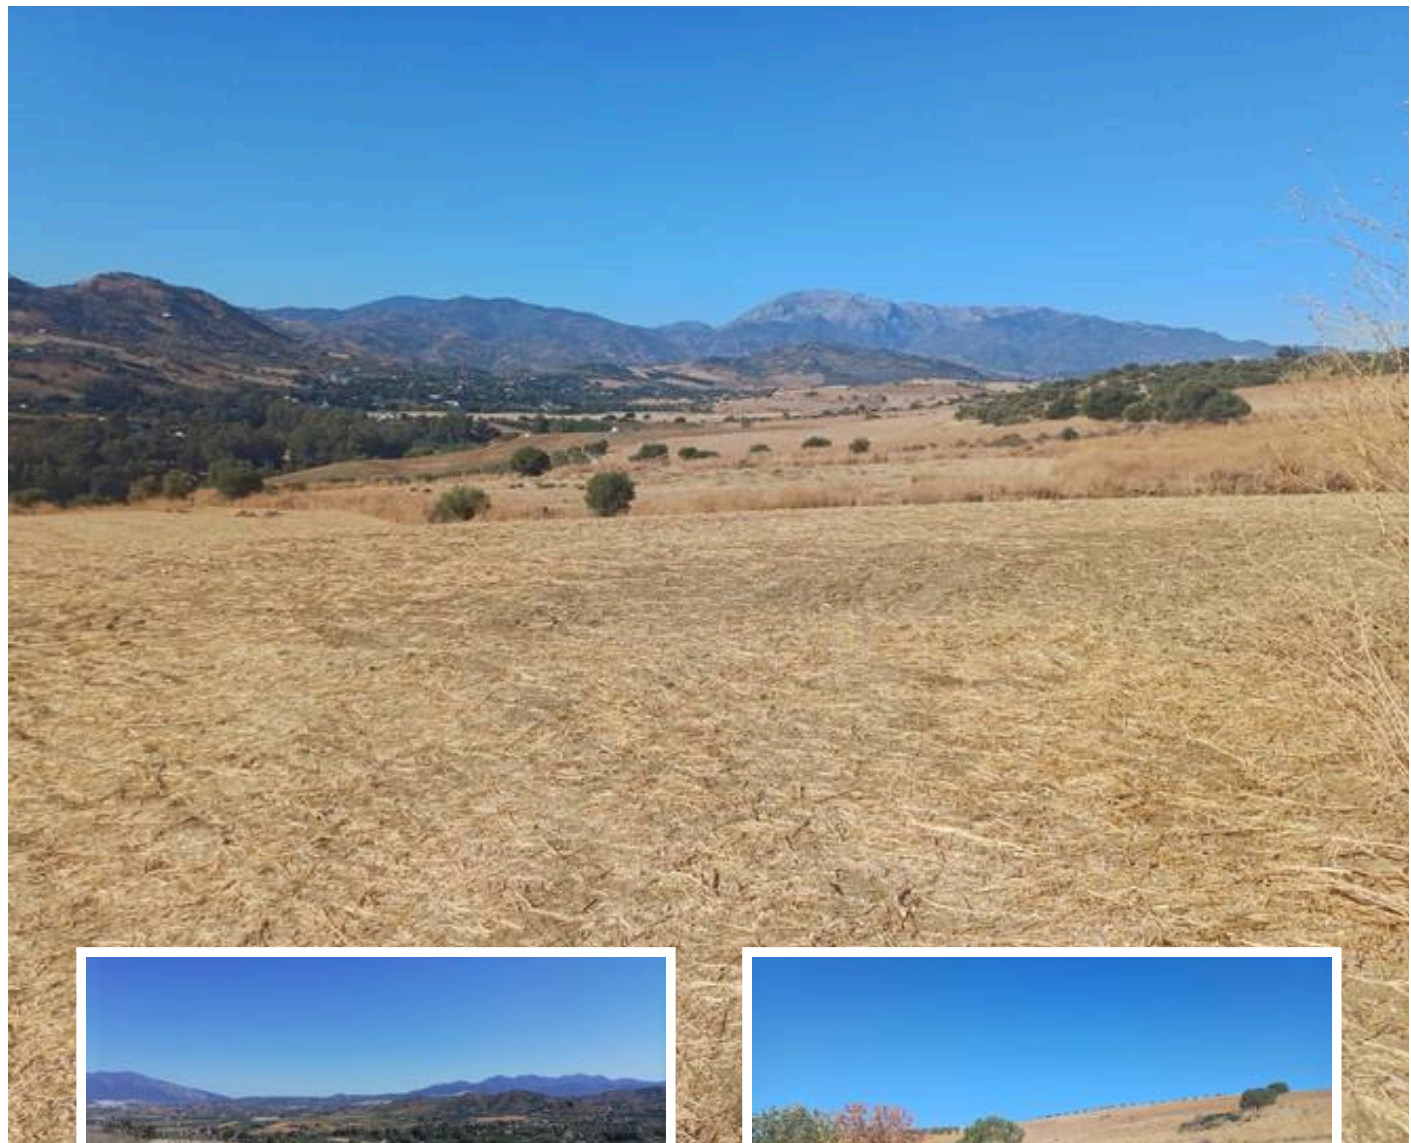

Land in Coín

Description

This plot is situated 15 minutes from the centre of Coín. It has stunning views of the Sierra de las Nieves and down to the Rio Grande.

Price: **49.000 €**

Bedrooms: 0

Bathrooms: 0

Built:

Plot: 17.309m²

Terrace:

Marbella

info@bestliving.es

+34 747 471 108