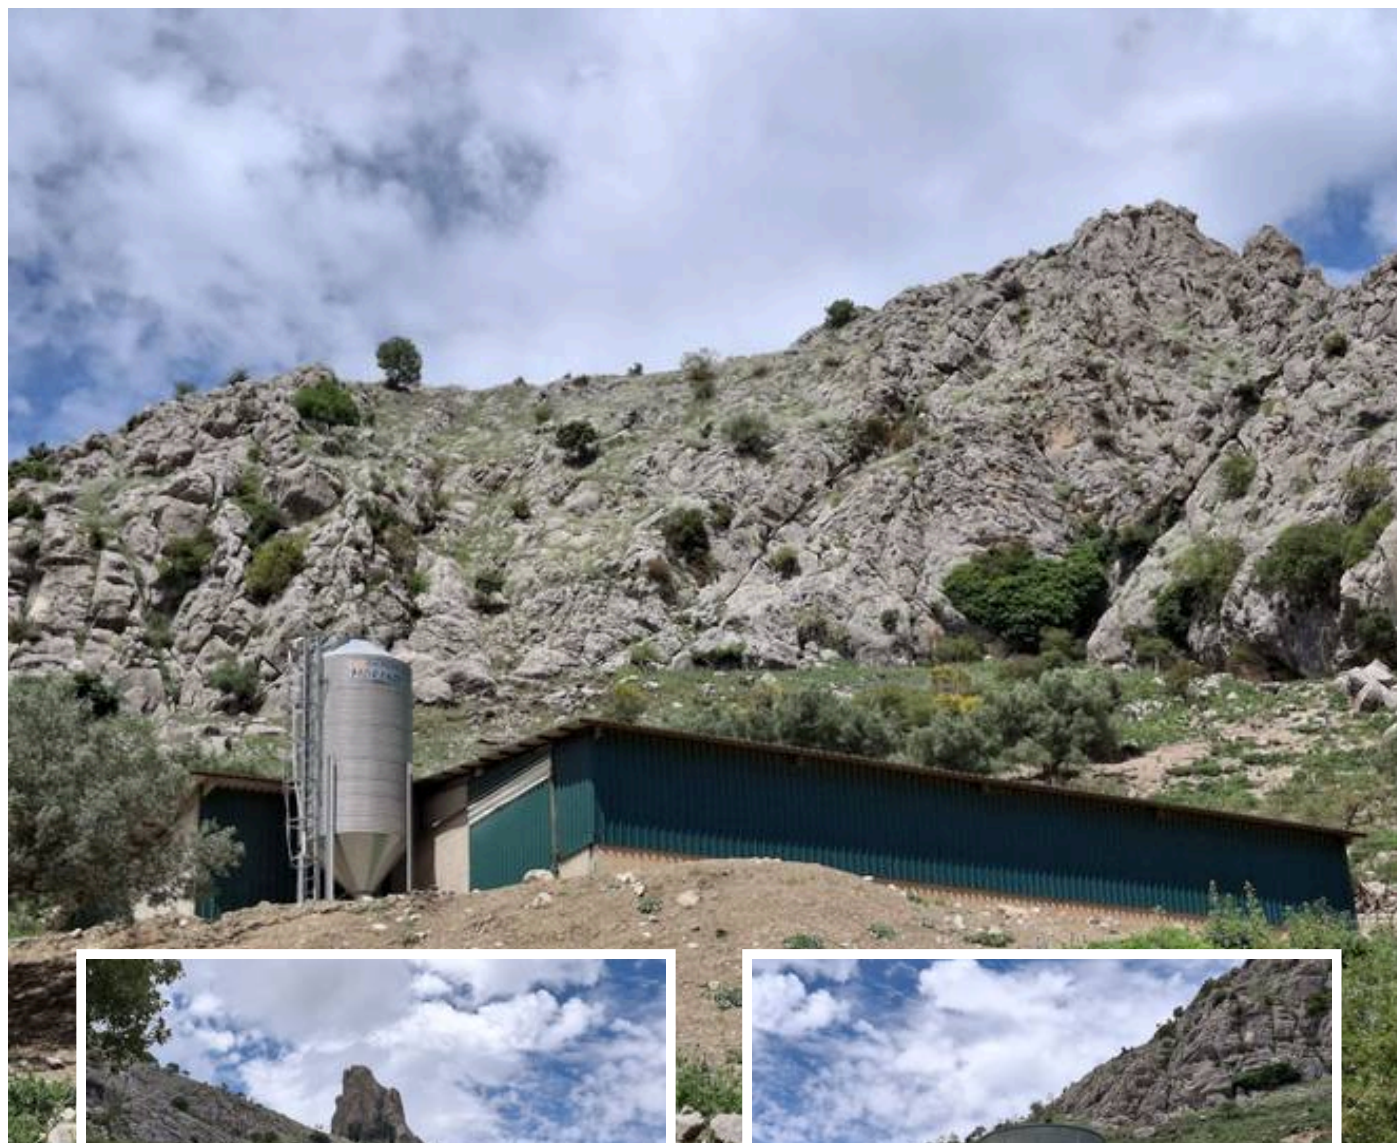

Land in Alfarnatejo

Description

Exclusive 68-hectare property in the Montes de Málaga

Isolated and independent estate with paved access, just 300 meters from a secondary road in perfect condition. The property offers 68 hectares (680,000 m²) of diverse terrain, including flat areas, hills, and rocky mountains.

Key features:...

Price: **1.212.500 €**

Bedrooms: 0

Bathrooms: 0

Built:

Plot: 680.000m²

Terrace:

Marbella

info@bestliving.es

+34 747 471 108