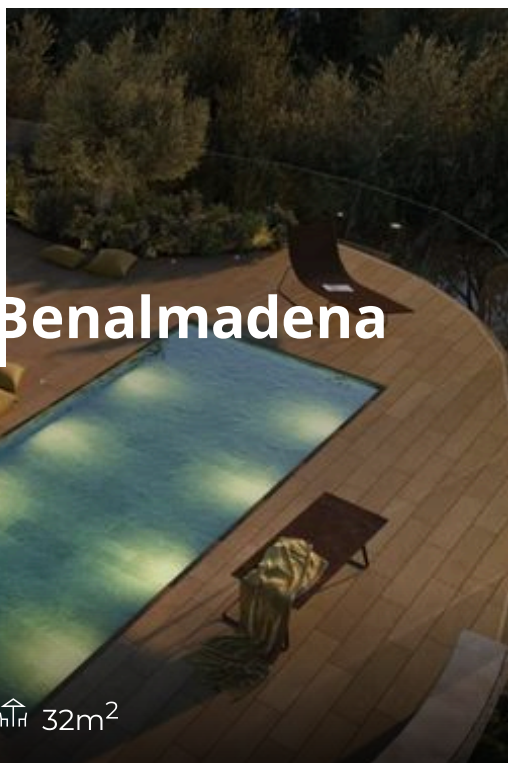

Ground Floor

Benalmadena

1.200.000 €

3 2 177m² 85m² 32m²

Description

Conceived to integrate naturally into the Mediterranean landscape, this new residential complex is surrounded by green areas, open views of the sea and all the privileges of being part of the Resort ecosystem. A space that connects innovation, sustainability and wellbeing in perfect harmony. The combination of Corten steel, stone and wood gives life to fluid volumes that evoke the silhouette of a conch shell, which has become the distinctive symbol of the project.