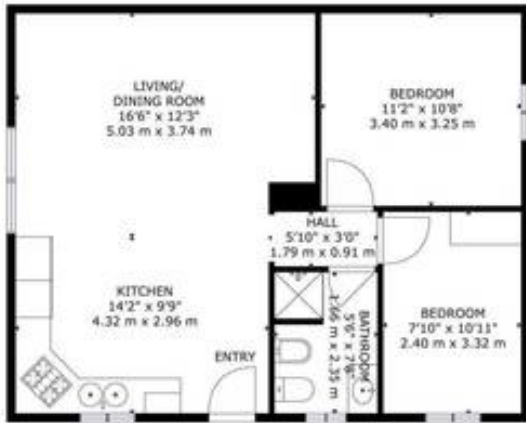

## Description

- PLEASE NOTE THE ABOVE GROUND POOL HAS BEEN REMOVED AND ISN'T INCLUDED AS PART OF THE SALE -

Charming and very well-presented country cottage located 8 km (about an 18 minute drive) northwest of Coín, with excellent road access, tarmac all the way except for the last 200 m of solid dirt track.

Set in a lush and peaceful area by the Río Grande, the 2,600 m<sup>2</sup> plot is planted with around 26 mature pecan trees, offering plenty of shade and a truly idyllic atmosphere.

The single-storey house of 96m<sup>2</sup> (interior 68 m<sup>2</sup>) features:

- Open-plan kitchen and living room with large log burner and air conditioning...

SPACE INTERNAL AREA  
TOTAL: 52M<sup>2</sup> (559M<sup>2</sup>)