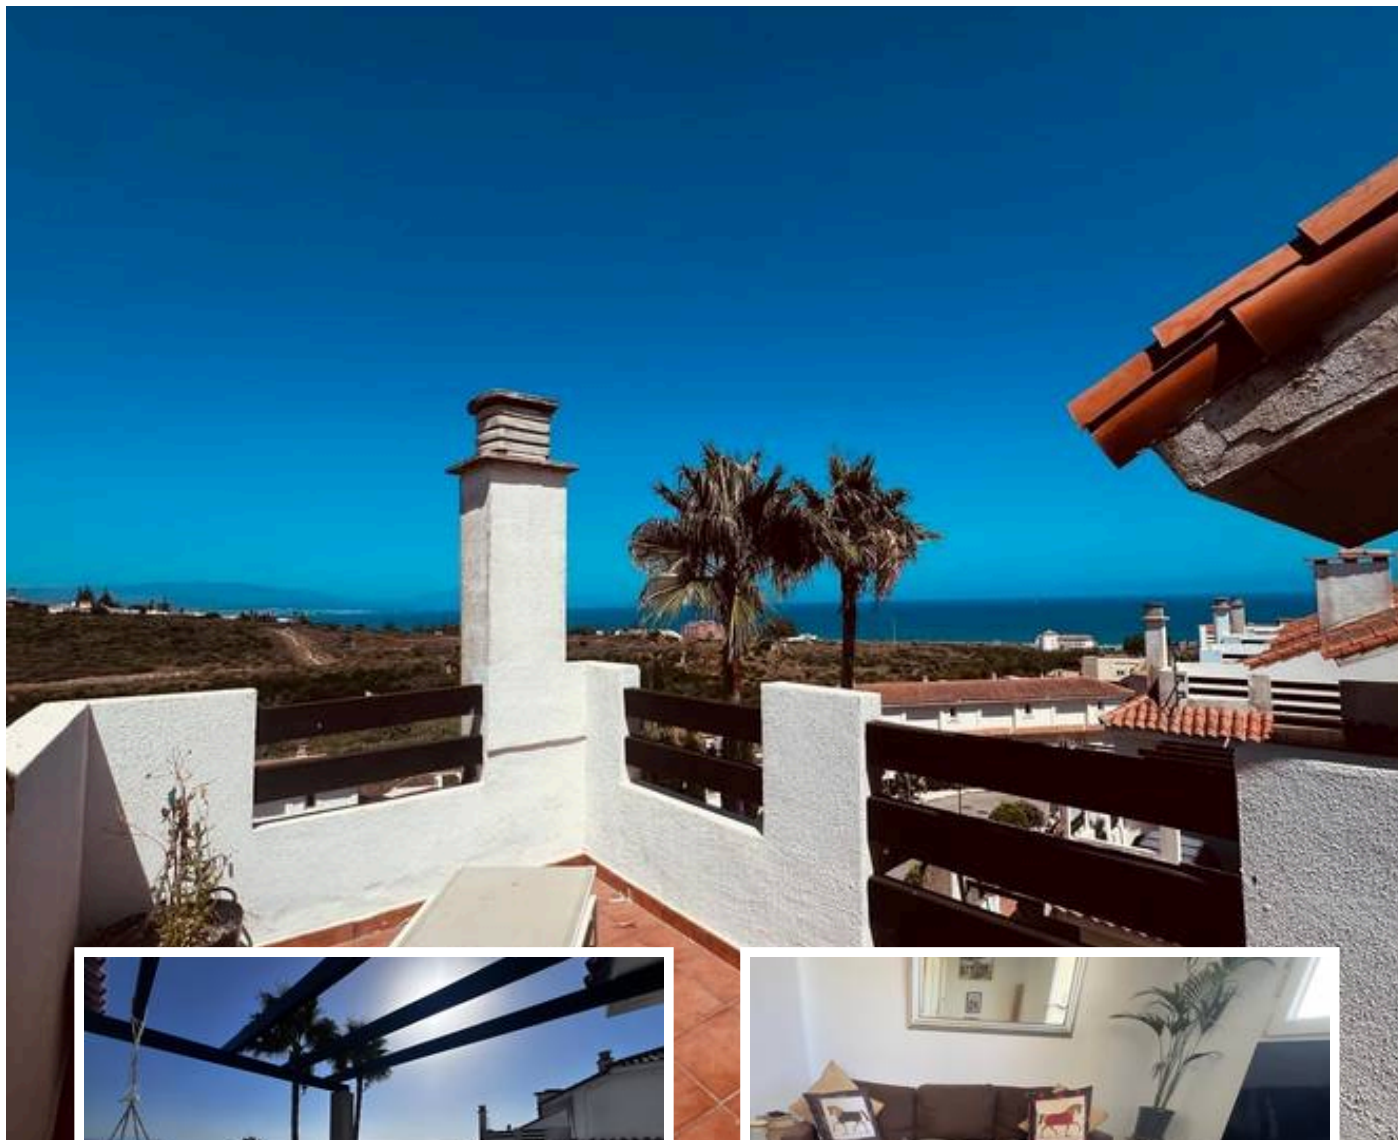

Duplex in Punta Chullera

Description

Unique Duplex Opportunity in Chullera, Manilva – Costa del Sol Gem!

Discover this delightful duplex apartment in the serene coastal enclave of Chullera, Manilva, just a short 500-metre stroll from the pristine beaches of Playa de la Chullera and Punta Chullera. Renowned for its crystal-clear waters, rocky coves, and ecological richness, this area offers a perfect blend of...

Price: **293.000 €**

Bedrooms: 2

Bathrooms: 2

Built: 100m²

Plot:

Terrace: 70m²

Marbella

info@bestliving.es

+34 747 471 108