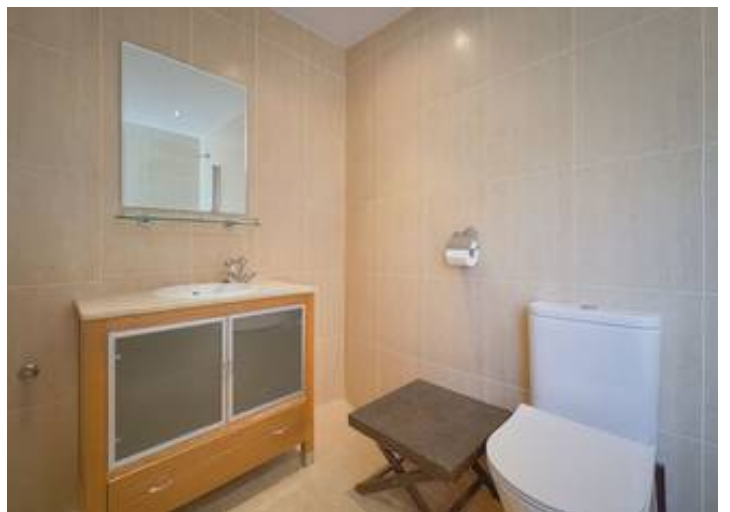

Description

Spacious Luxury Villa

Constructed over 3 floors with high quality materials.

The villa consists of a grand entrance hall with high ceilings and windows bringing in plenty of natural light. There is access to a guest toilet, and also direct access from the garage into the kitchen of the house, making it easy to carry in any shopping!

From the entrance hall there is access to the spacious living room through the double doors, or out onto the large terrace that is connected to both the living room and the kitchen. From the terrace it is possible to enjoy an incredible panoramic view of the surrounding nature.

On the same floor there is a modern kitchen that is connected to a utility room, making the flow of this floor very efficient and easy to access. On the floor below there are four bright, spacious bedrooms with en-suite bathrooms and fitted wardrobes....