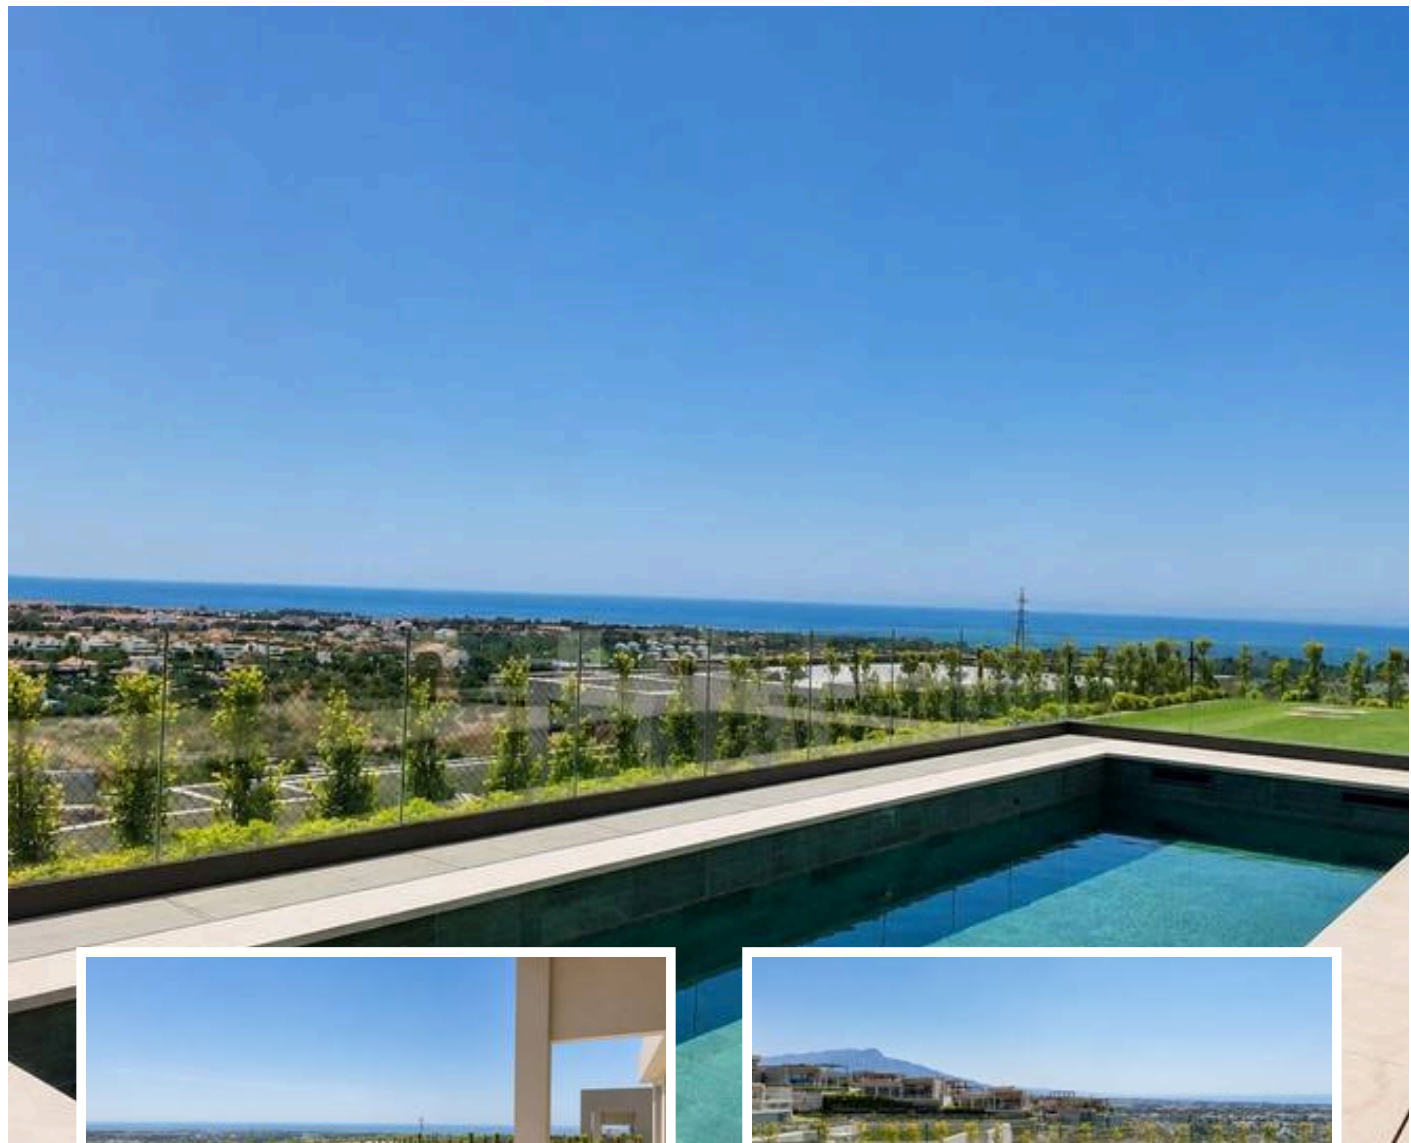

Detached Villa in Benahavís

Description

Finca de Jasmine Romero – Spectacular Villa with Panoramic Sea & Mountain Views

Welcome to Finca de Jasmine Romero, an exceptional villa offering privacy, tranquility, and breathtaking panoramic views of both the Mediterranean Sea and the surrounding mountains.

...

Price: **2.200.000 €**

Bedrooms: 3

Bathrooms: 2

Built: 252m²

Plot: 627m²

Terrace: 70m²

Marbella

info@bestliving.es

+34 747 471 108