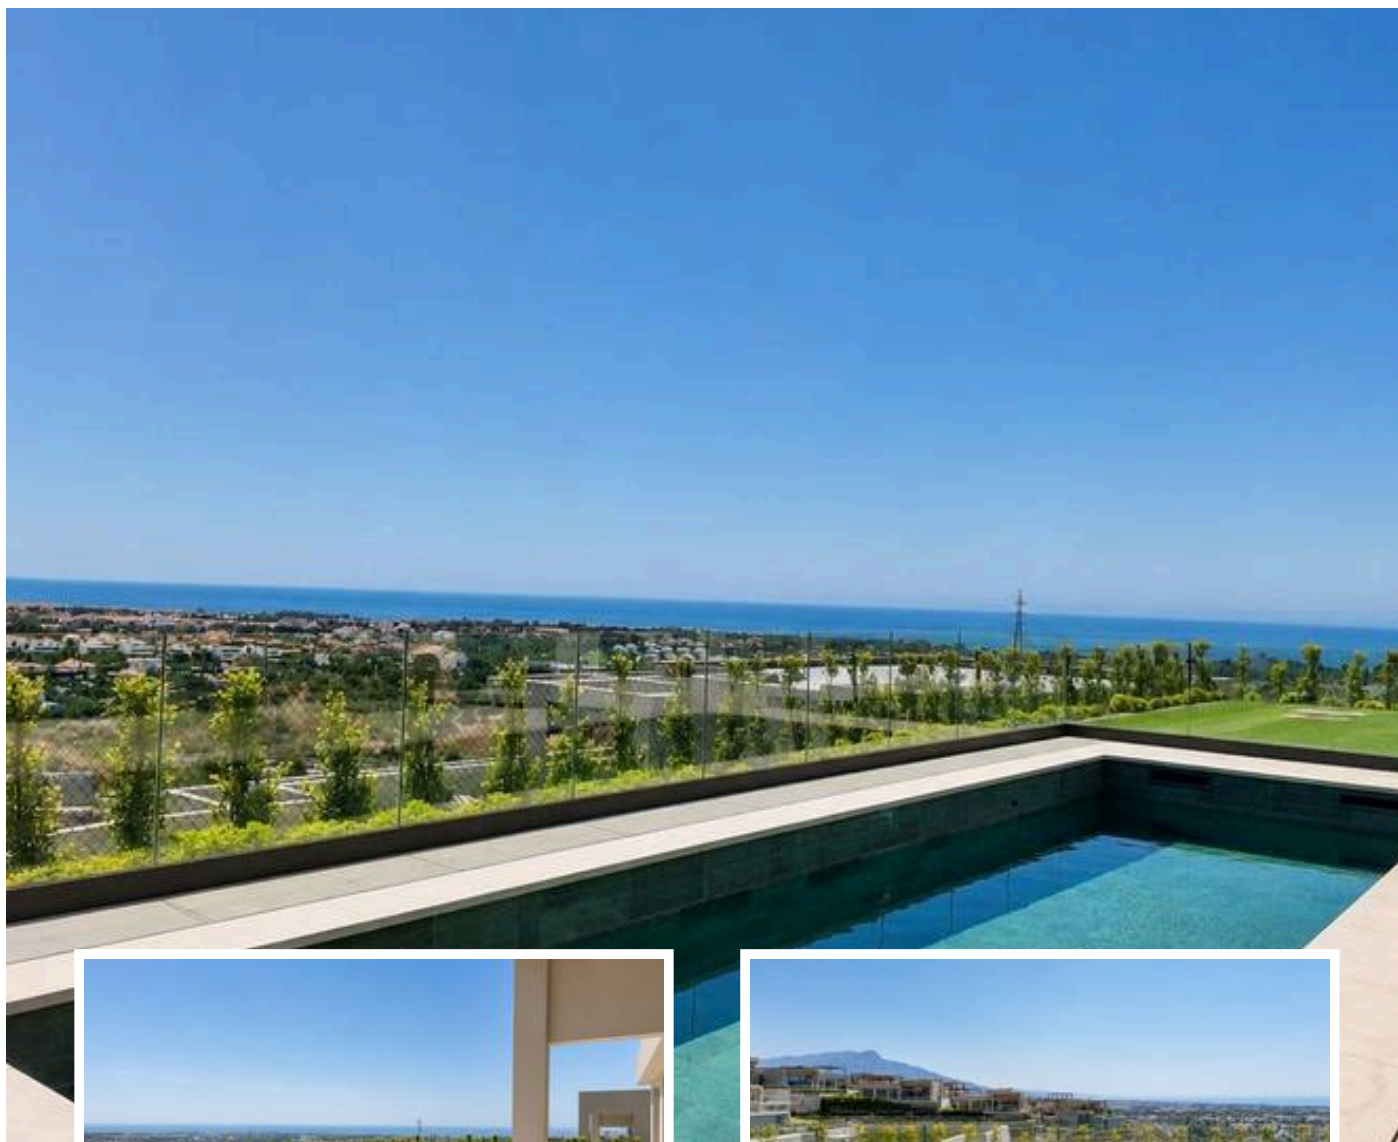

Detached Villa in Benahavís

Description

Finca de Jasmine Romero – Spectacular Villa with Panoramic Sea & Mountain Views

Welcome to Finca de Jasmine Romero, an exceptional villa offering privacy, tranquility, and breathtaking panoramic views of both the Mediterranean Sea and the surrounding mountains.

...

Price: **2.200.000 €**

Bedrooms: 3

Bathrooms: 2

Built: 252m²

Plot: 627m²

Terrace: 70m²

Marbella

info@bestliving.es

+34 747 471 108