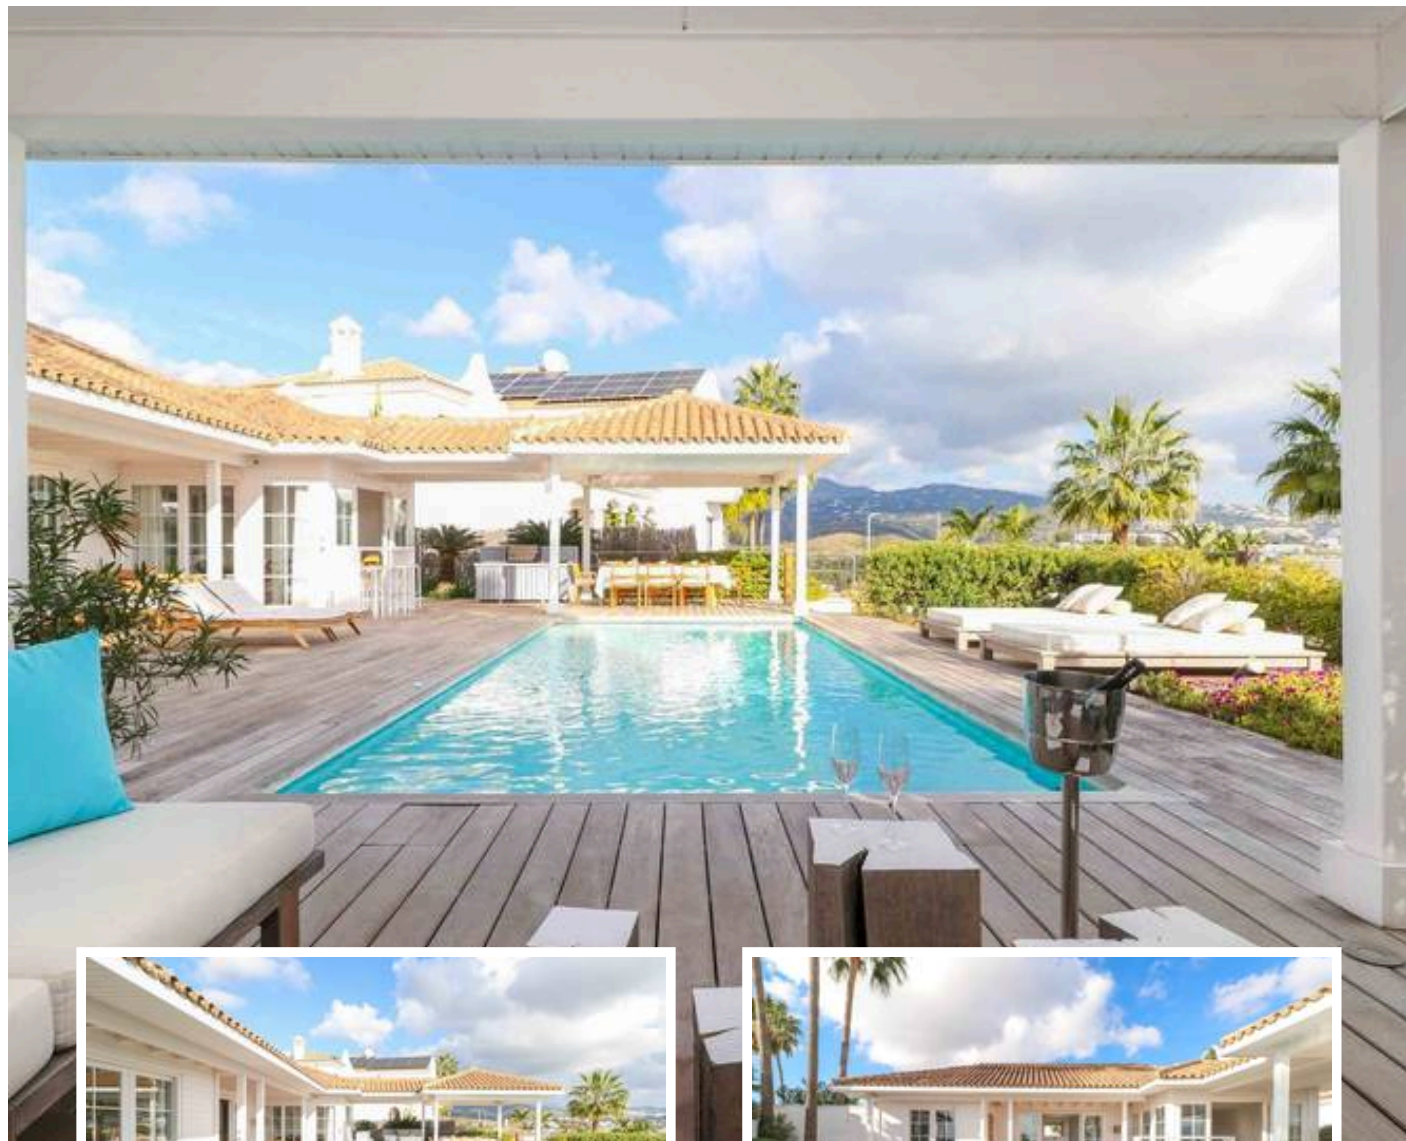

Detached Villa in Benahavís

Description

Charming and unique villa in La Alquería, Benahavís

Nestled in the peaceful residential enclave of La Alquería in Nueva Atalaya, Benahavís, this one-of-a-kind villa offers timeless charm, solid craftsmanship, and sweeping views of La Concha mountain and the Mediterranean Sea. Built in 2003 with a robust solid wood structure, the home radiates warmth and character — a true gem for those seeking...

Price: **1.850.000 €**

Bedrooms: 4

Bathrooms: 2

Built: 218m²

Plot: 1.014m²

Terrace: 60m²

Marbella

info@bestliving.es

+34 747 471 108