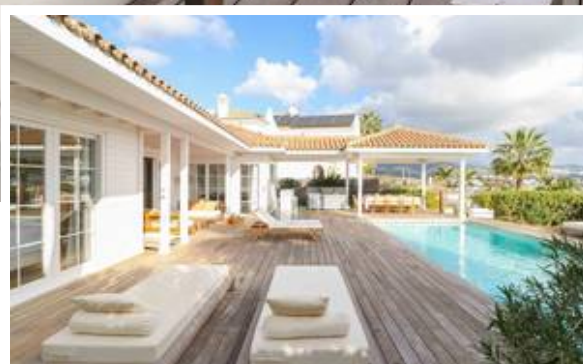

Detached Villa in Benahavís

Description

Charming and unique villa in La Alquería, Benahavís

Nestled in the peaceful residential enclave of La Alquería in Nueva Atalaya, Benahavís, this one-of-a-kind villa offers timeless charm, solid craftsmanship, and sweeping views of La Concha mountain and the Mediterranean Sea. Built in 2003 with a robust solid wood structure, the home radiates warmth and character — a true gem for those seeking...

Price: **1.850.000 €**

Bedrooms: 4

Bathrooms: 2

Built: 218m²

Plot: 1.014m²

Terrace: 60m²

Marbella

info@bestliving.es

+34 747 471 108