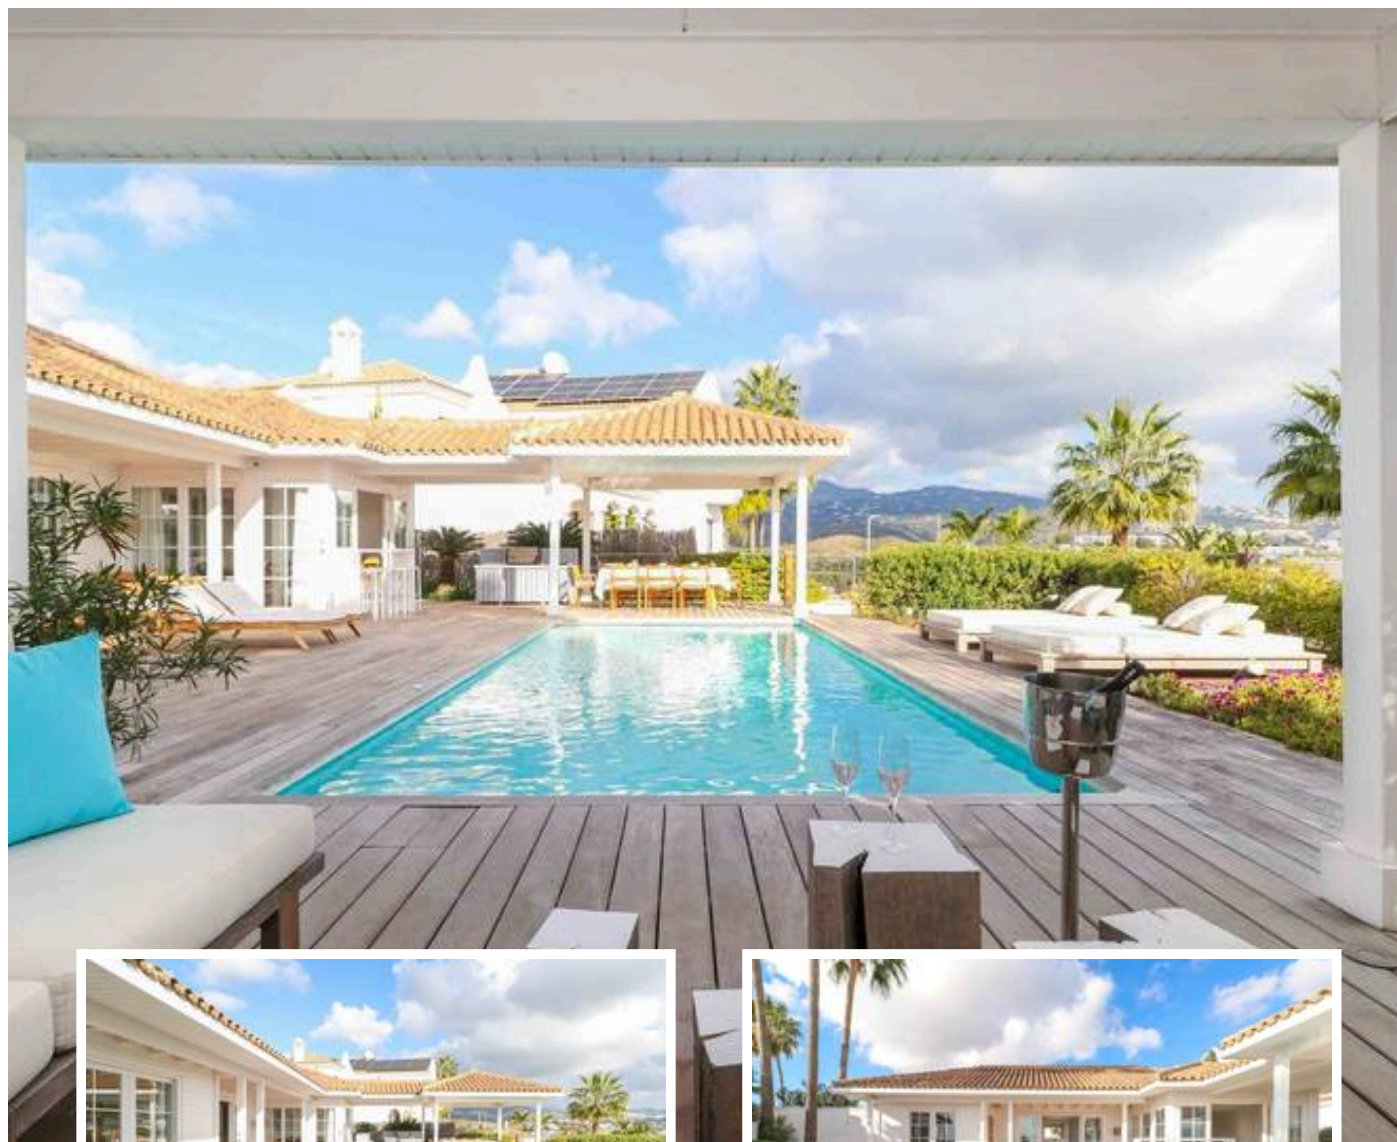

Detached Villa in Benahavís

Description

Charming and unique villa in La Alquería, Benahavís

Nestled in the peaceful residential enclave of La Alquería in Nueva Atalaya, Benahavís, this one-of-a-kind villa offers timeless charm, solid craftsmanship, and sweeping views of La Concha mountain and the Mediterranean Sea. Built in 2003 with a robust solid wood structure, the home radiates warmth and character — a true gem for those seeking...

Price: **1.850.000 €**

Bedrooms: 4

Bathrooms: 2

Built: 218m²

Plot: 1.014m²

Terrace: 60m²

Marbella

info@bestliving.es

+34 747 471 108