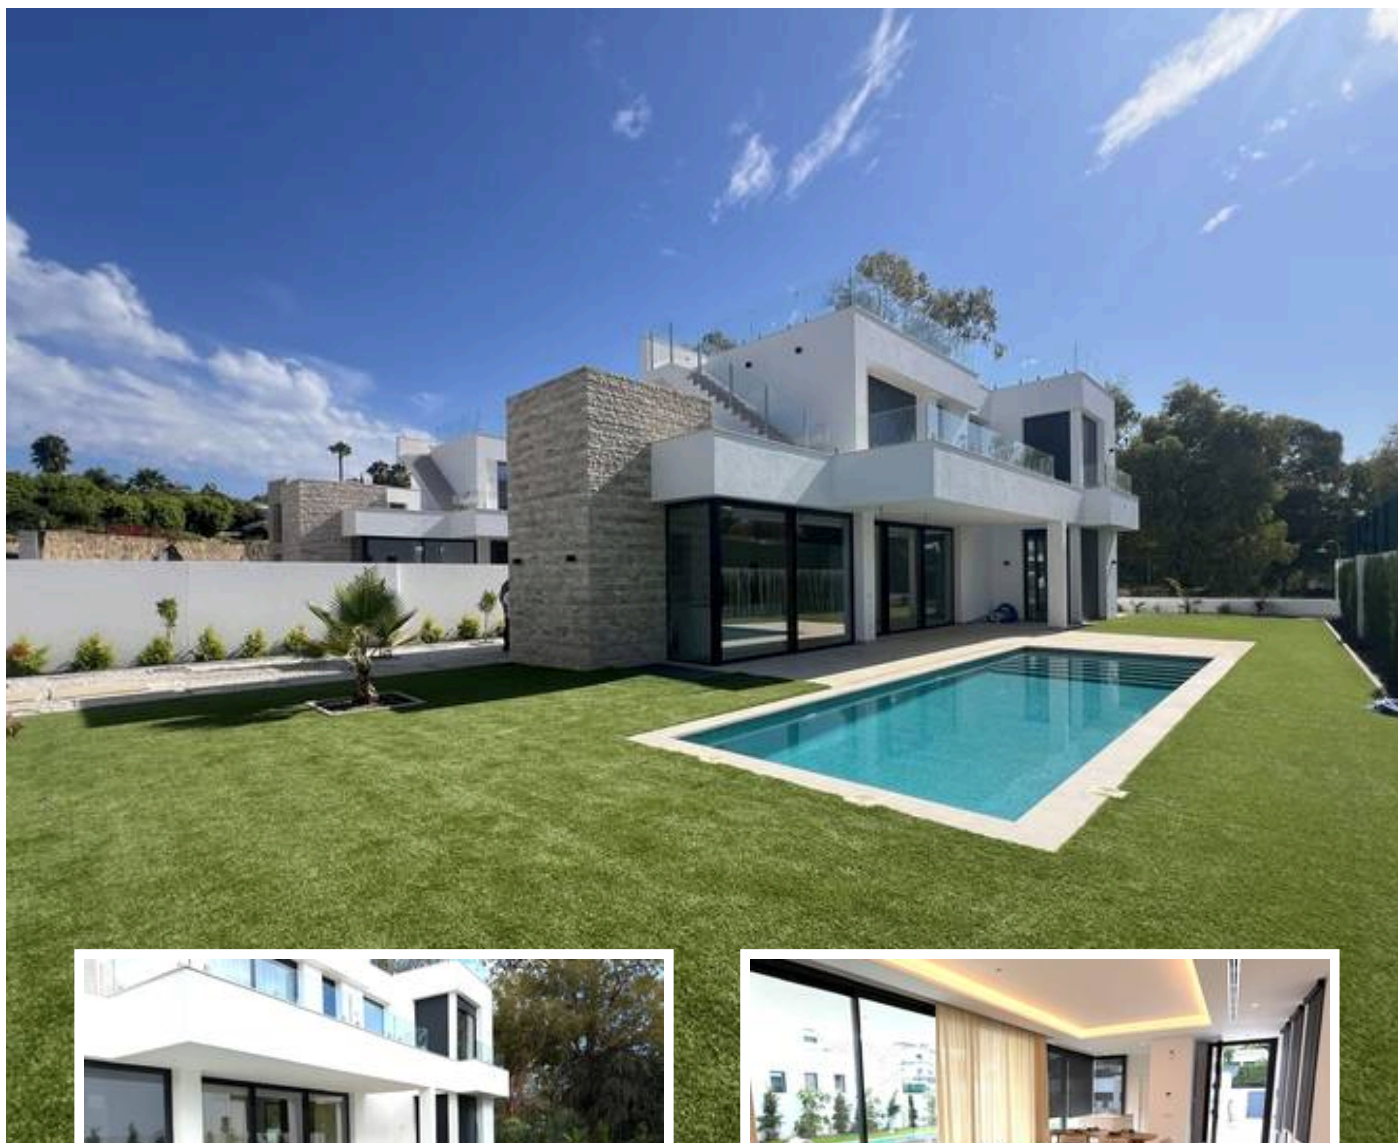

Detached Villa in Atalaya

Description

Discover the epitome of luxury living with this brand new villa situated in the prestigious Montebiarritz Atalaya. Ideally located just 10 minutes from the vibrant Puerto Banus and in close proximity to top private schools and essential amenities, this property offers both convenience and elegance.

Property Features:

...

Price: **2.000.000 €**

Bedrooms: 5

Bathrooms: 6

Built: 302m²

Plot: 645m²

Terrace: 85m²