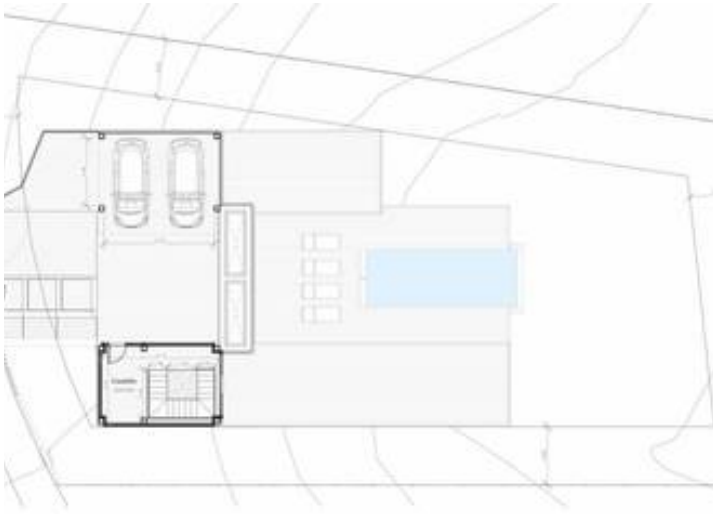

Sierra Gorda: Vanguardia y raleza en el Valle del Guadalhorce

213 m² de construcción
Diseño arquitectónico optimizado para el uso residencial y de ocio familiar.

Cuando el sol brilla

4 Dormitorios
140 m² en total

4 Dormitorios
140 m² en total