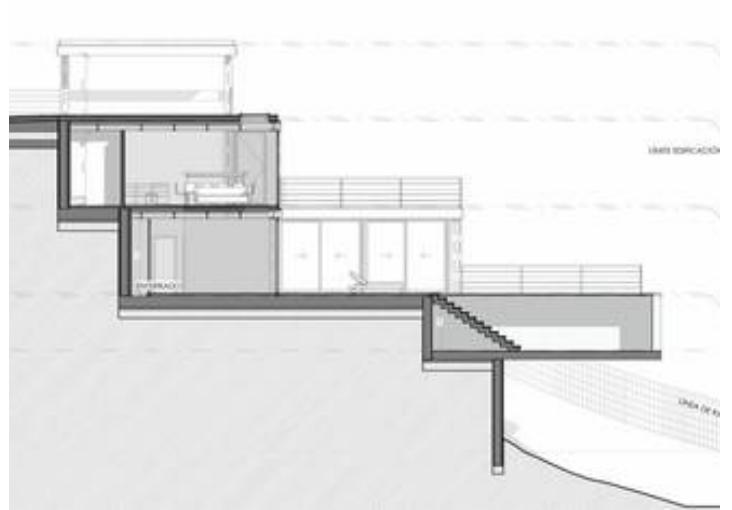

Sierra Gorda: Vanguardia y raleza en el Valle del Guadalhorce

213 m² de construcción
Diseño arquitectónico optimizado para el uso residencial y de ocio familiar.

Cuando el sol brilla

4 Dormitorios
140 m² en total

4 Dormitorios
140 m² en total