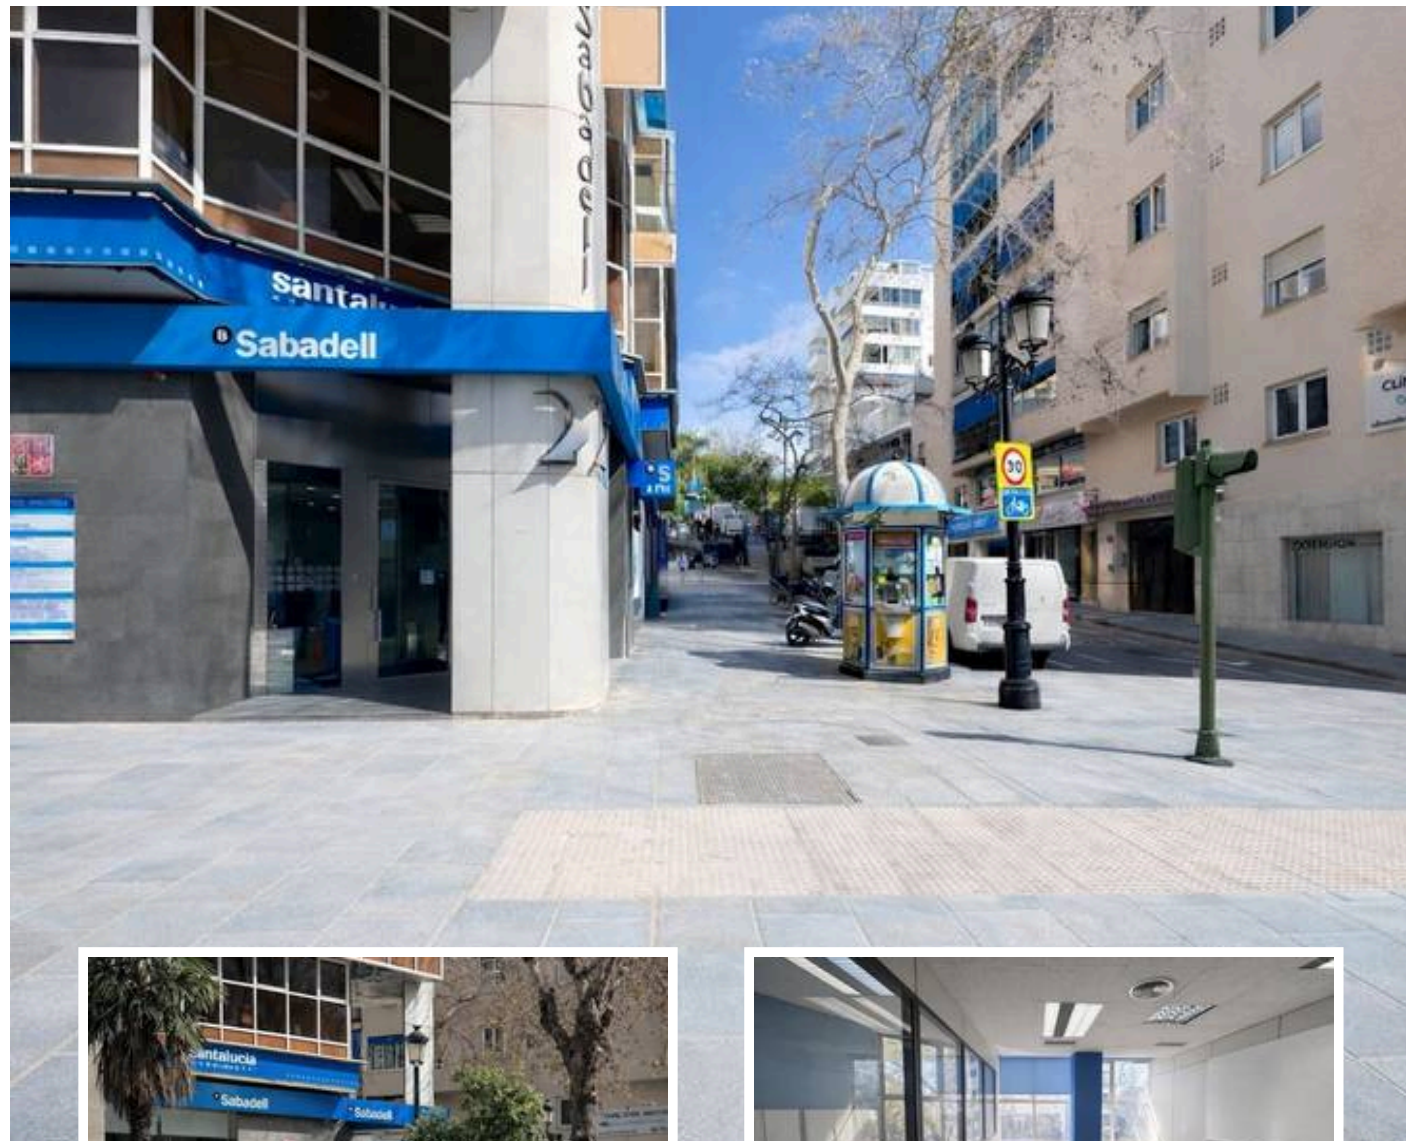

Commercial Premises in Marbella

Description

Office in the Heart of Marbella – Edificio Sabadell
Office located in the very center of Marbella, in the prestigious Edificio Sabadell, next to Avenida Ricardo Soriano, the city's main commercial, administrative, and service axis.

The property offers 122 m² of built area and is situated on the first floor, in a corner position, providing excellent natural light and partial visibility towards the avenue. It features lar...

Price: **520.000 €**

Bedrooms: 0

Bathrooms: 0

Built: 144m²

Plot:

Terrace:

Marbella

info@bestliving.es

+34 747 471 108