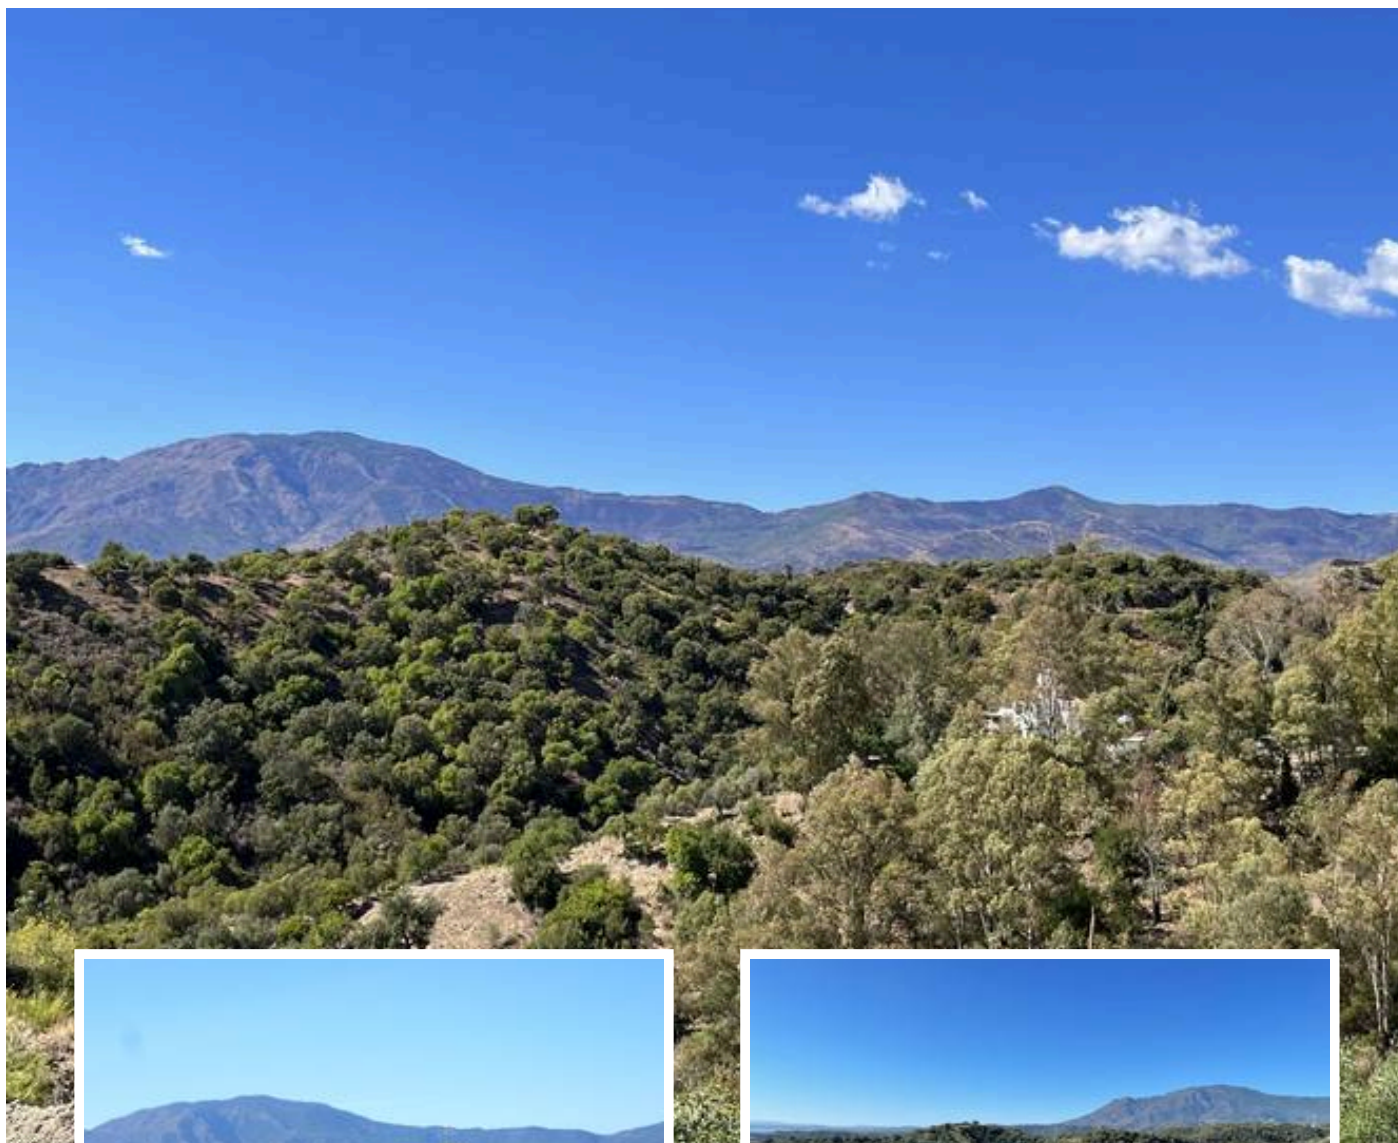

Residential Plot in Selwo

More info:

LARGE PLOT FOR LUXURY VILLA

Plot: 4,124m²

Buildable: 600m² plus basement and porches

Large elevated plot with panoramic mountain views. Close to beach (2km), great restaurants, supermarkets, hospital, schools etc. La Panera on the New Golden Mile between Sa...

Price: **695.000 €**

Bedrooms: 0

Bathrooms: 0

Built: 600m²

Plot: 4.124m²

Terrace:

Marbella

info@bestliving.es

+34 747 471 108