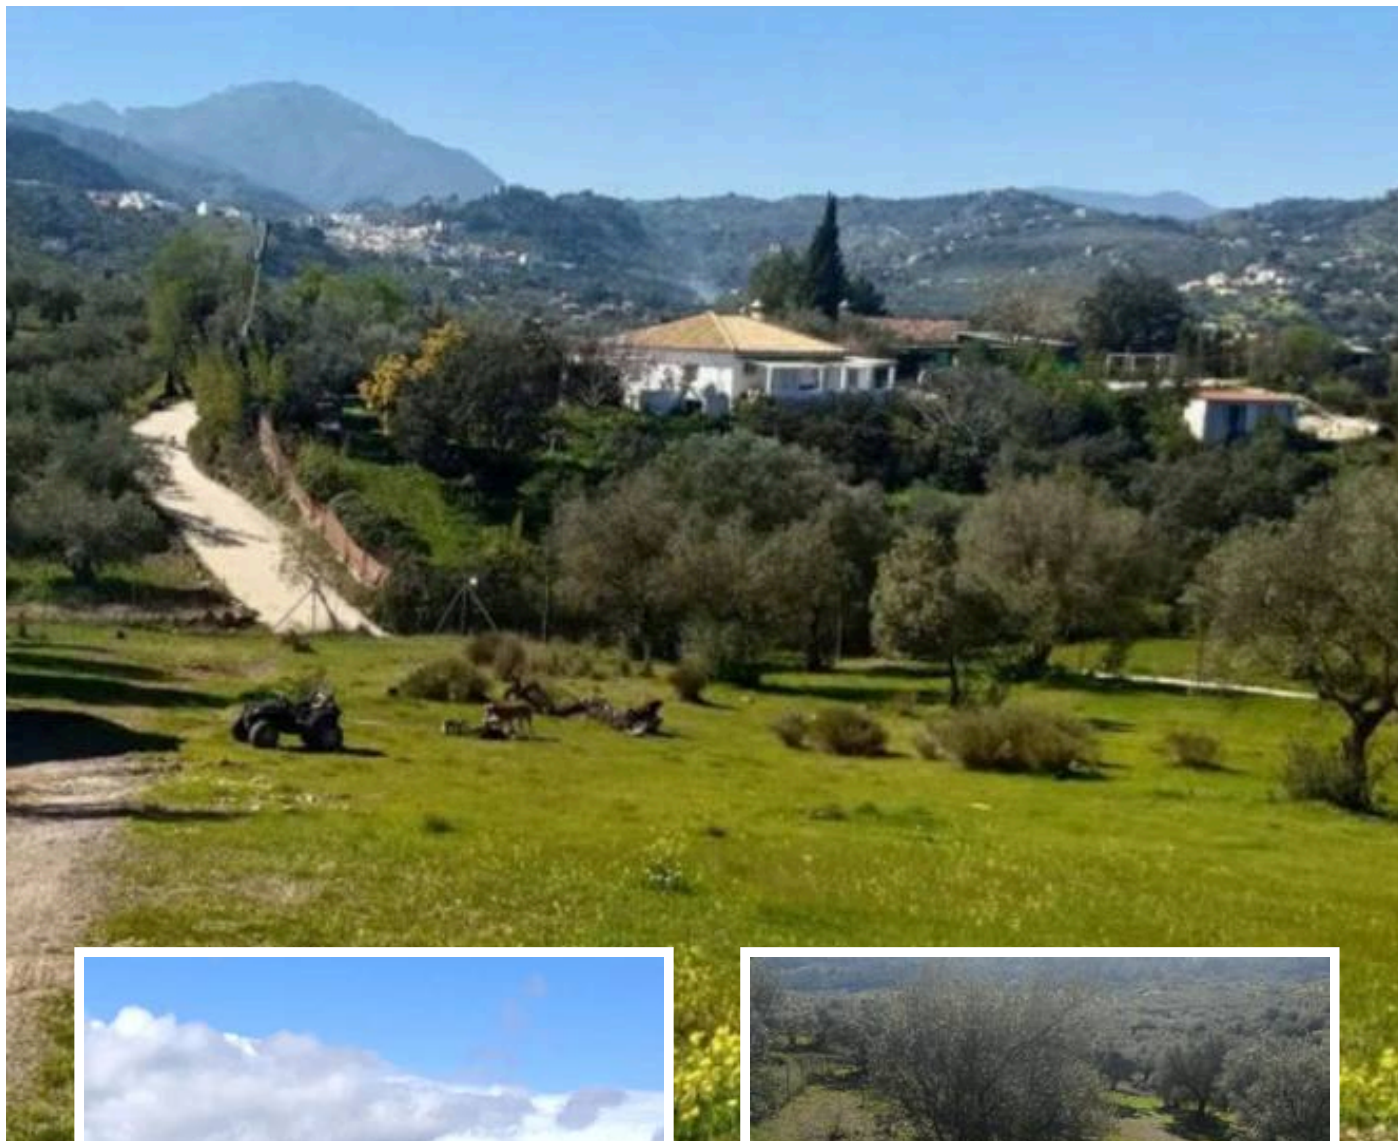

Land in Monda

Description

Rustic land with around 70 olive trees, two almond trees, and a fig tree.

It has two flat areas.

The land is fenced.

There is a paved area and another that is a dirt path. Close to the town and in a very good location.

Beautiful views of the town and in the middle of nature.

...

Price: **85.000 €**

Bedrooms: 0

Bathrooms: 0

Built:

Plot: 6.700m²

Terrace:

Marbella

info@bestliving.es

+34 747 471 108