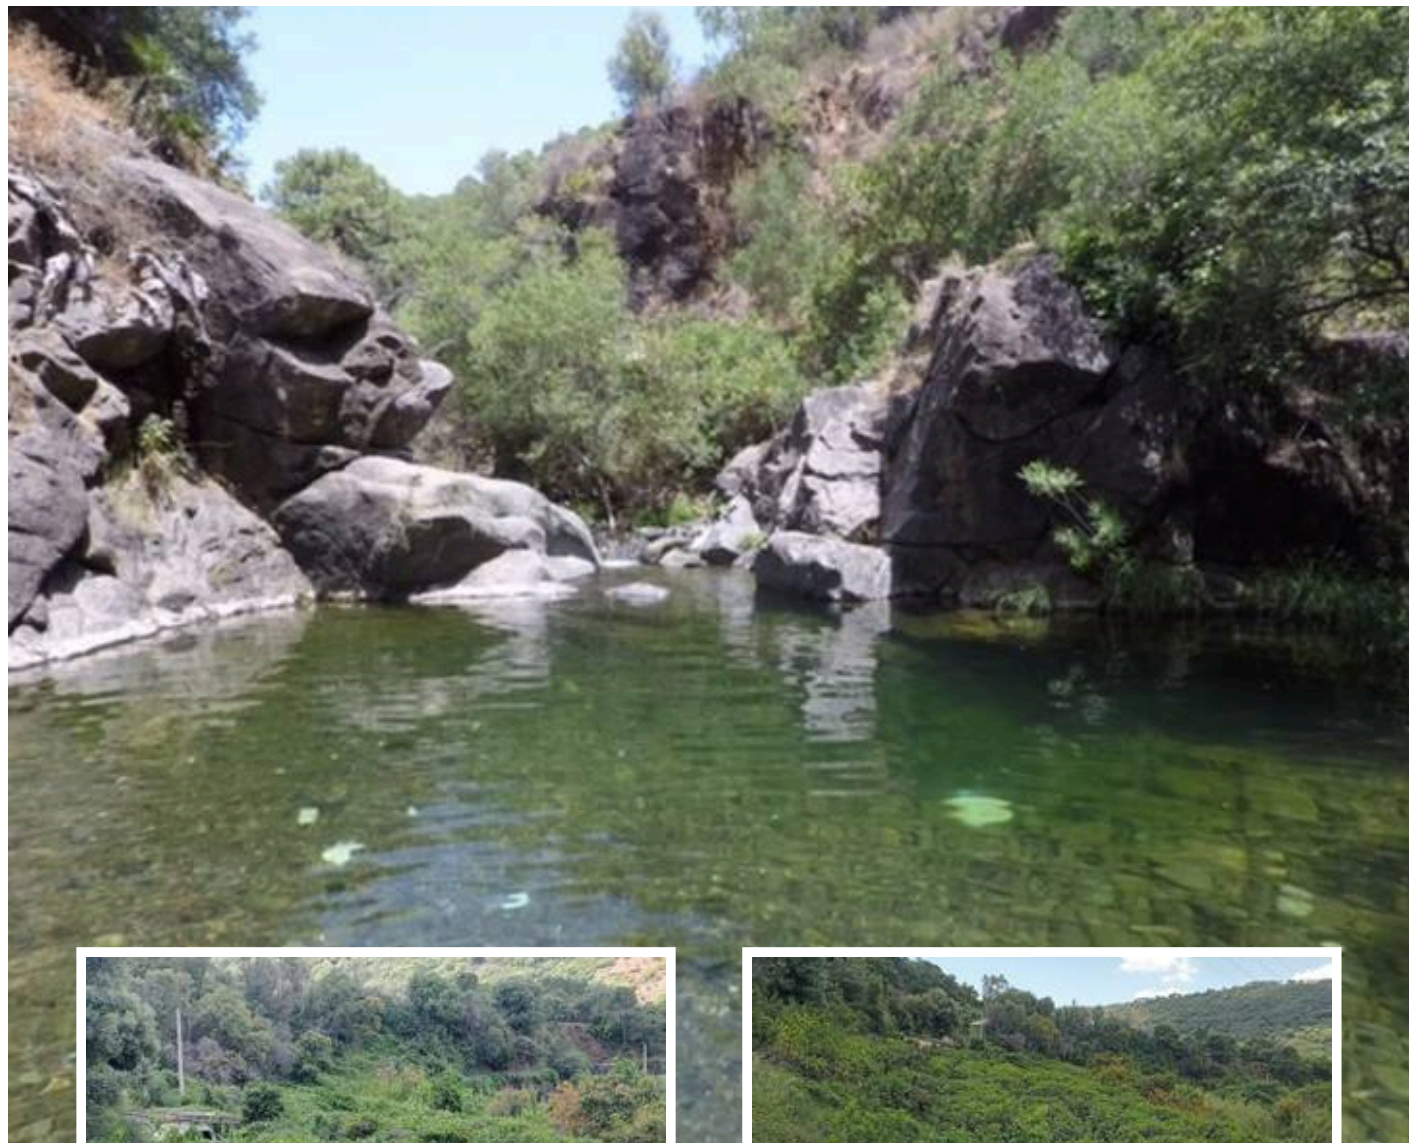

Land with Ruin in Estepona

Description

A unique 1-hectare plot located in the picturesque mountains above Estepona, by the El Padron River. This is the perfect place for those dreaming of tranquility and seclusion amidst nature.

Usage Possibilities:

- Construction of a private residence with stunning views of the mountains and river....

Price: **373.000 €**

Bedrooms: 0

Bathrooms: 0

Built: 10.000m²

Plot: 10.000m²

Terrace:

Marbella

info@bestliving.es

+34 747 471 108