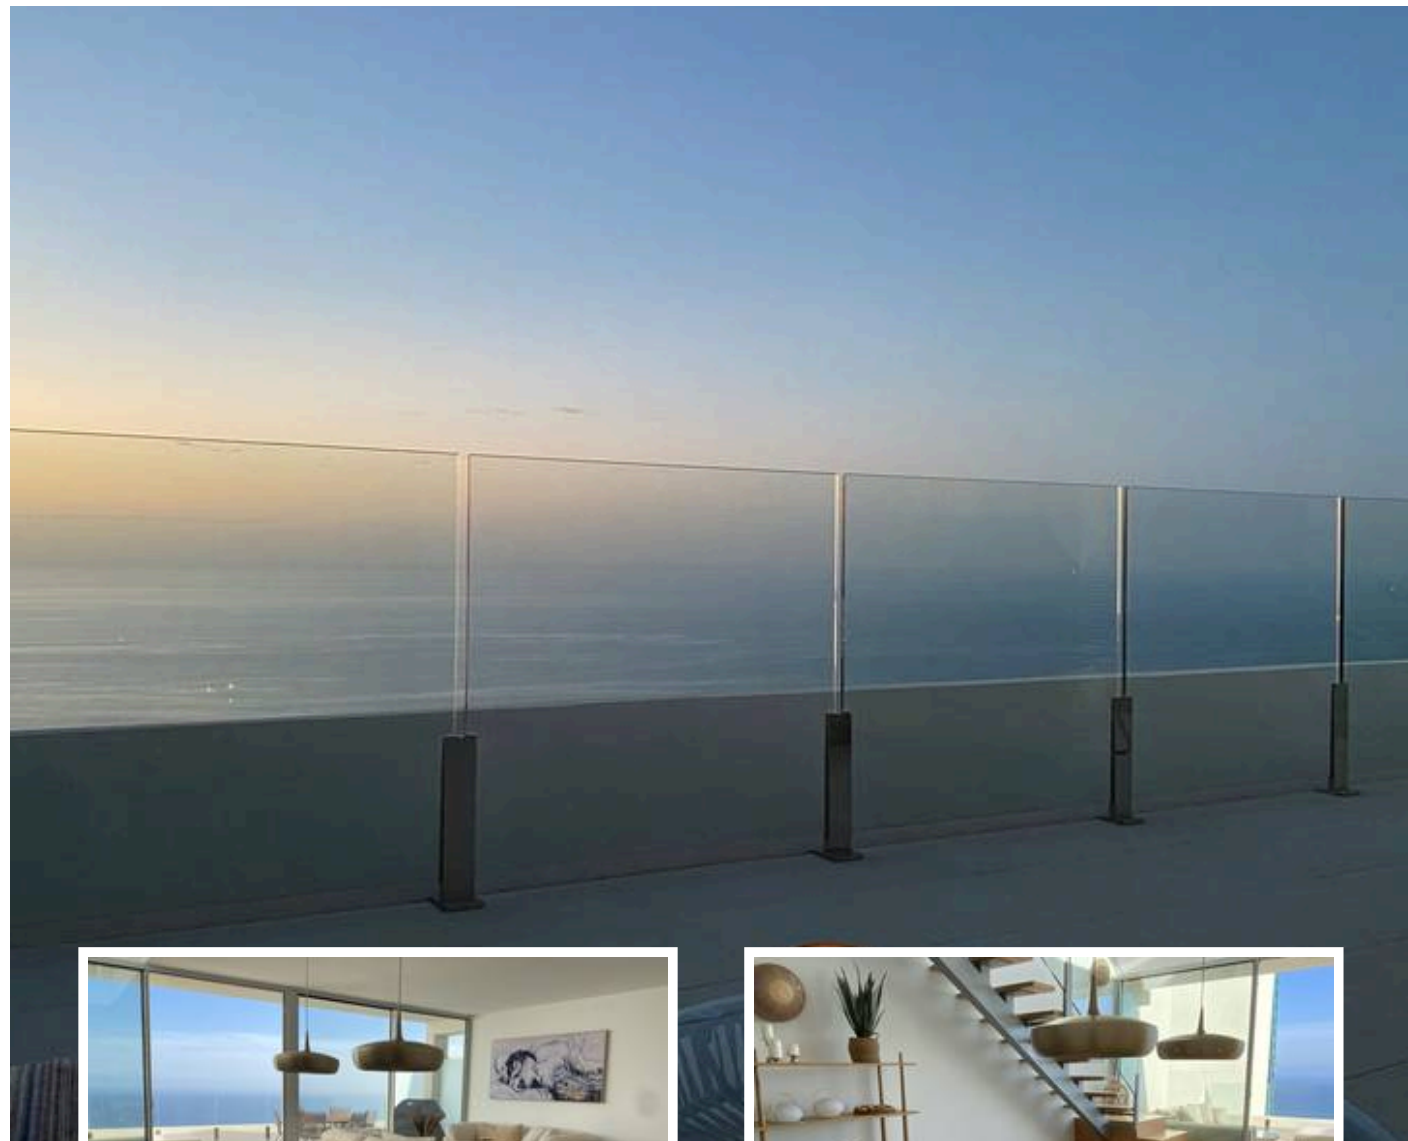

Penthouse Duplex in Benalmadena

Description

Spectacular Duplex Penthouse with Panoramic Sea Views in Exclusive Stupa Hills, Benalmádena

Located in the prestigious Stupa Hills urbanisation in Benalmádena, next to the iconic Buddhist Stupa, this exceptional duplex penthouse offers breathtaking sea views, abundant natural light, and an elegant contemporary design. With expansive floor-to-ceiling windows and a wide...

Price: **1.150.000 €**

Bedrooms: 3

Bathrooms: 2

Built: 159m²

Plot:

Terrace: 51m²

Marbella

info@bestliving.es

+34 747 471 108