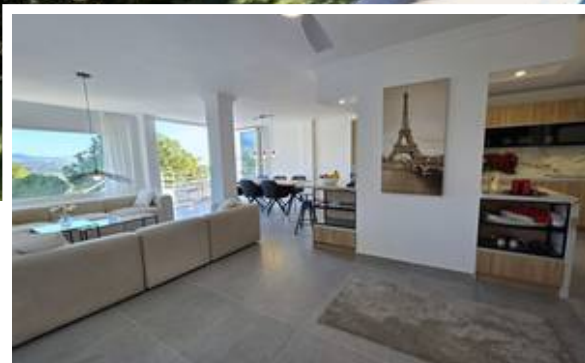

Middle Floor Apartment in Nueva Andalucía

Description

Newly renovated duplex apartment with stunning sea and mountain views in Nueva Andalucía. This beautiful corner apartment is nestled among pine trees, offering a truly tranquil setting while being very close to the heart of Nueva Andalucía just minutes from prestigious golf courses, Puerto Banús, and Marbella's top restaurants and boutiques. From the moment you enter, the panoramic views of the Mediterranean Sea and La Concha mountain take...

Price: **695.000 €**

Bedrooms: 3

Bathrooms: 2

Built: 124m²

Plot:

Terrace: 44m²

Marbella

info@bestliving.es

+34 747 471 108